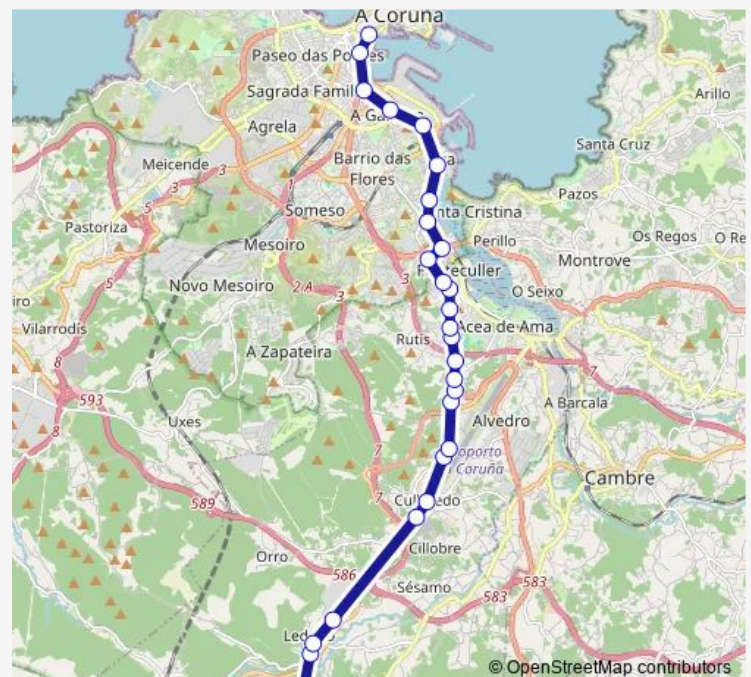

Saturday —

Sunday —

Route info

Direction: Peiro Canteiro

Stops: 28

Trip Duration: 0 hour 48 min

Materno A Coruña

Chuac