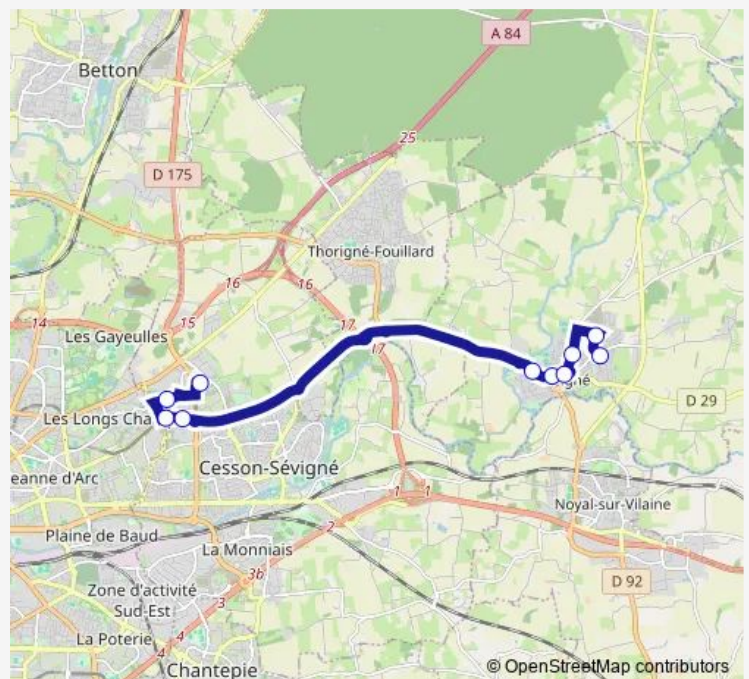

06:59-08:19

Friday

06:59-08:19

Saturday

—

Sunday

—

Route info

Direction: Botrel

Stops: 9

Trip Duration: 0 hour 24 min

Direction

Timonière — Cesson - Viasilva

10 stops

[Open route schedule](#)

Timonière

Saturday —

Sunday —

Route info

Direction: Timonière

Stops: 10

Trip Duration: 0 hour 22 min

Direction

Cesson - Viasilva — Timonière

Wednesday 16:10-18:25

Thursday 16:10-18:25

Friday 16:10-18:25

Saturday —

Sunday —

Route info

Direction: Cesson - Viasilva

Stops: 10