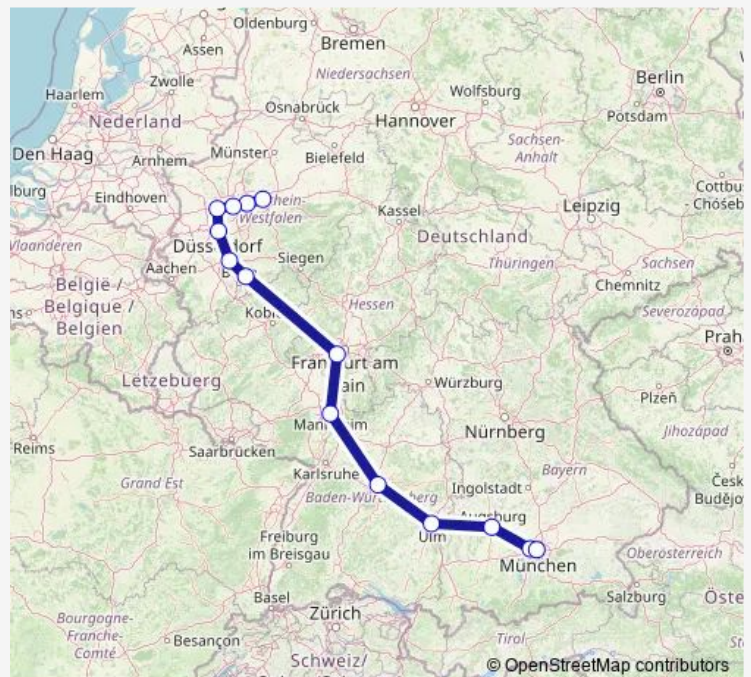

Rail ICE 519

[Go to website](#)

Direction

undefined — undefined

0 stops

[Open route schedule](#)

Route schedule

undefined — undefined

Monday 12:35

Tuesday 12:35

Wednesday 12:35

Thursday —

Friday —

Saturday —

Sunday 12:35-13:00

Route info

Direction:

Stops: 0

Trip Duration: — min

ICE 519

Direction

Dortmund Hbf — München Hbf

13 stops

[Open route schedule](#)

Dortmund Hbf

Gelsenkirchen Hbf

Duisburg Hbf

Düsseldorf Hbf

Köln Hbf

Siegburg/Bonn

Frankfurt(M) Flughafen Fernbf

Mannheim Hbf