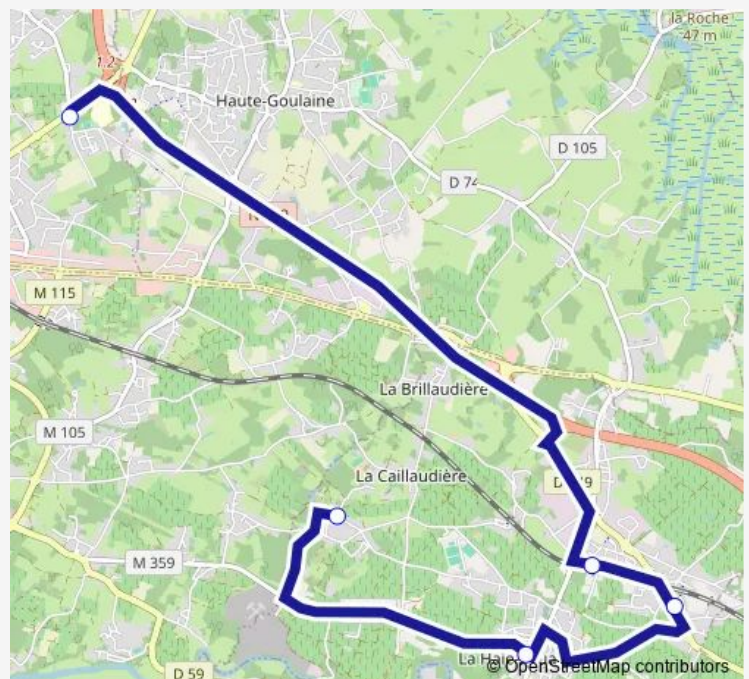

Direction

* Lyc la Herdrie - Basse Goulaine — Cornillere/Calvaire - Haye Fouass

5 stops

[Open route schedule](#)

* Lyc la Herdrie - Basse Goulaine

Gare - Haye Fouassiere (la)

Rte Clisson Aubette - Haye Fouass

Haye Foua/Église - Haye Fouass.

Cornillere/Calvaire - Haye Fouass

Route schedule

* Lyc la Herdrie - Basse Goulaine — Cornillere/Calvaire - Haye Fouass

Monday 16:07

Tuesday 16:07

Wednesday —

Thursday 16:07

Friday 16:07

Saturday —

Sunday —

Route info

Direction: * Lyc la Herdrie - Basse Goulaine

Stops: 5

Trip Duration: 0 hour 35 min

Basse-Goulaine* Bus time schedules and route maps are available in an offline PDF at busmaps.com. Use the busmaps.com website to see live bus times, train schedule or subway schedule, and step-by-step directions for all public transit in Nantes