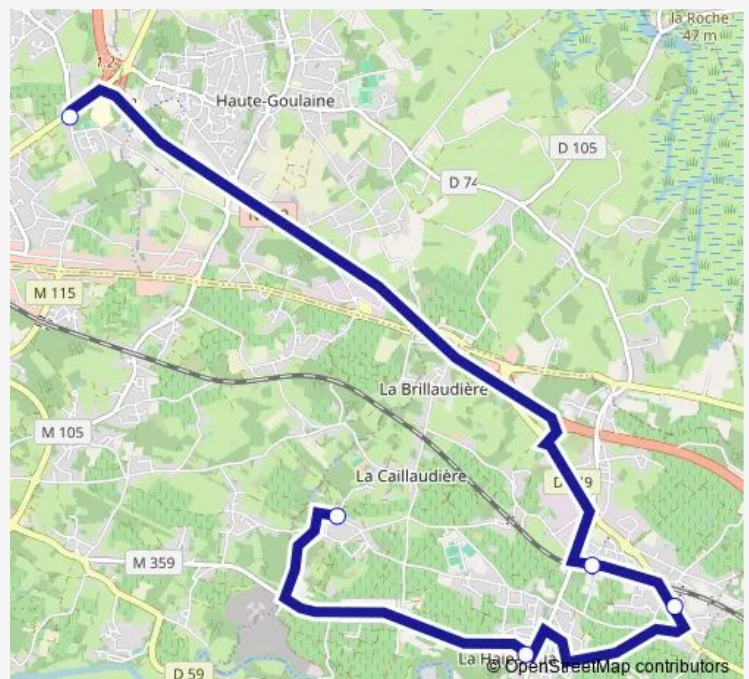

## Bus BASSE-GOULAINÉ\*

[Go to website](#)

### Direction

\* Lyc la Herdrie - Basse Goulaine — Cornillere/Calvaire - Haye Fouass

5 stops

[Open route schedule](#)

\* Lyc la Herdrie - Basse Goulaine

Gare - Haye Fouasssiere (la)

Rte Clisson Aubette - Haye Fouass

### Route schedule

\* Lyc la Herdrie - Basse Goulaine — Cornillere/Calvaire - Haye Fouass

|           |       |
|-----------|-------|
| Monday    | 16:07 |
| Tuesday   | 16:07 |
| Wednesday | —     |
| Thursday  | 16:07 |
| Friday    | 16:07 |
| Saturday  | —     |
| Sunday    | —     |

### Route info

Direction: \* Lyc la Herdrie - Basse Goulaine

Stops: 5

Trip Duration: 0 hour 35 min

■ BASSE-GOULAINÉ\*

BASSE-GOULAIN\* Bus time schedules and route maps are available in an offline PDF at [busmaps.com](https://busmaps.com). Use the [busmaps.com](https://busmaps.com) website to see live bus times, train schedule or subway schedule, and step-by-step directions for all public transit in Nantes