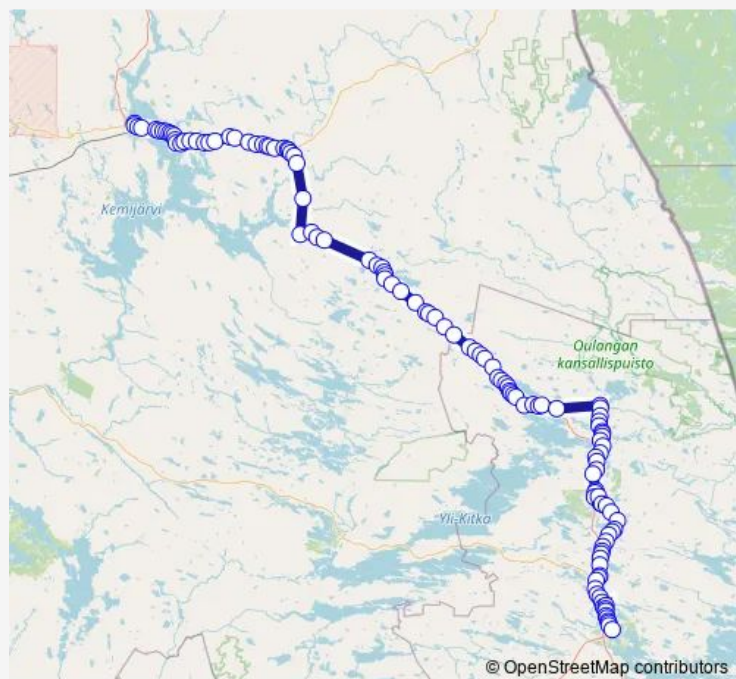

Thursday 09:15

Friday 09:15

Saturday —

Sunday —

Route info

Direction: Kemijärvi rautatieasema

Stops: 122

Trip Duration: 2 hour 25 min