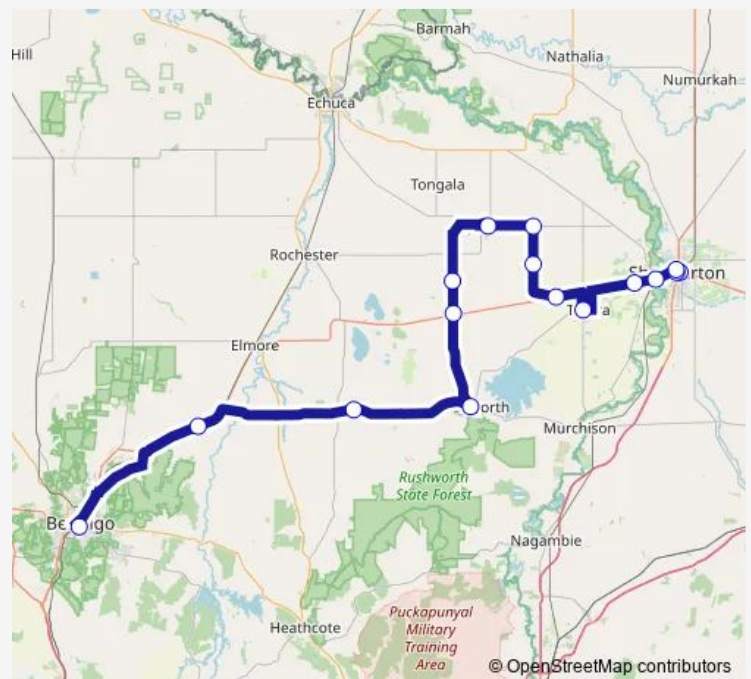

- Shepparton Station/Purcell St (Shepparton)
- Shepparton Bus Interchange/Maude St (Shepparton)
- Fraser St/Wyndham St (Shepparton)
- Mill St/Midland Hwy (Mooroopna)
- Vara-Ville Caravan Village/Midland Hwy (Mooroopna)
- Hogan St/Fraser St (Tatura)
- Brewer Rd/Midland Hwy (Byrneside)
- Caltex Service Station/Waverley Ave (Merrigum)
- Lancaster-Mooroopna Rd/Byrneside-Kyabram Rd (Lancaster)
- Transit Centre/Union St (Kyabram)
- Milk Bar/Station St (Girgarre)
- Birdwood Ave/Brundenell St (Stanhope)
- High St/Moora Rd (Rushworth)
- Colbinabbin General Store/Mitchell St (Colbinabbin)
- Goornong Newsagency/Midland Hwy (Goornong)
- Bendigo Station/Railway PI (Bendigo)

Route schedule

Shepparton Station/Purcell St (Shepparton) — Bendigo Station/Railway PI (Bendigo)

Monday	13:40
Tuesday	13:40
Wednesday	13:40
Thursday	13:40
Friday	13:40
Saturday	—
Sunday	—

Route info

Direction: Shepparton Station/Purcell St (Shepparton)

Stops: 16

Trip Duration: 2 hour 50 min

Direction

Bendigo Station/Railway Pl (Bendigo) — Shepparton Station/Purcell St (Shepparton)

16 stops

[Open route schedule](#)

Bendigo Station/Railway Pl (Bendigo)

Goornong Station/Midland Hwy (Goornong)

Morrissey St/Waverley Ave (Merrigum)

Brewer Rd/Midland Hwy (Byrneside)

Hogan St/Fraser St (Tatura)

Vara-Ville Caravan Village/6721 Midland Hwy (Mooroopna)

Mill St/Mclennan St (Mooroopna)

Fraser St/Wyndham St (Shepparton)