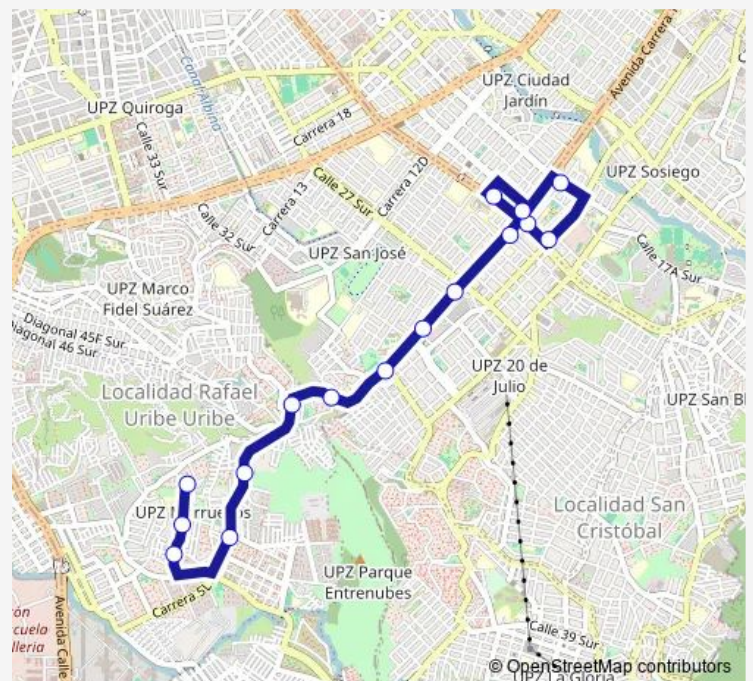

### Direction

395A12-KR 9 - CL 48D Sur Br. Zarazota I — AK 10 - AV. 1 de Mayo (451A12)

16 stops

[Open route schedule](#)

395A12-KR 9 - CL 48D Sur Br. Zarazota I

TV 5Q - DG 48J Bis Sur

TV 5Q - CL 48P Sur

KR 5I - CL 48J Sur

### Route schedule

395A12-KR 9 - CL 48D Sur Br. Zarazota I — AK 10 - AV. 1 de Mayo (451A12)

Monday 04:00-23:00

Tuesday 04:00-23:00

Wednesday 04:00-23:00

Thursday 04:00-23:00

Friday 04:00-23:00

Saturday 04:00-23:00

### Route info

Direction: 395A12-KR 9 - CL 48D Sur Br. Zarazota I

Stops: 16

Trip Duration: 0 hour 47 min

T13-2

T13-2 Bus time schedules and route maps are available in an offline PDF at [busmaps.com](https://busmaps.com). Use the [busmaps.com](https://busmaps.com) website to see live bus times, train schedule or subway schedule, and step-by-step directions for all public transit in Bogota