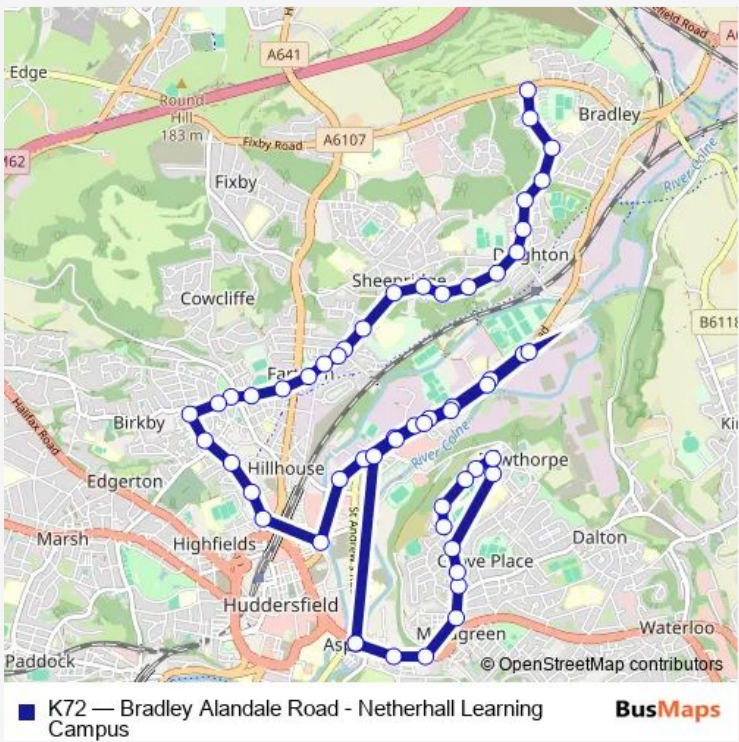

Bus K72 Bradley Alandale Road - Netherhall Learning Campus

[Go to website](#)

Direction
 Alandale Road Top — Brown Royd Ave Grange Bank
 Close

55 stops

[Open route schedule](#)

- Alandale Road Top
- White Cross
- Alandale Road Bottom
- Stuart Place
- Warrenside
- Greyfriars Avenue
- Deighton Keldregate
- Riddings Rise
- Riddings
- Browning Road
- Riddings Close
- Chestnut Centre
- Woodhouse Hill
- Woodhouse Avenue
- Alder Street
- Pollard Street
- Fartown Green Road
- Spaines Rd Woodbine Road
- Spaines Rd Yew Street
- Birkby Hall Rd Halifax Old Rd

Route schedule
 Alandale Road Top — Brown Royd Ave Grange Bank
 Close

| | |
|-----------|-------|
| Monday | 07:42 |
| Tuesday | 07:42 |
| Wednesday | 07:42 |
| Thursday | 07:42 |
| Friday | 07:42 |
| Saturday | — |
| Sunday | — |

Route info

Direction: Alandale Road Top

Stops: 55

Trip Duration: 0 hour 53 min

Birkby Hall Rd Crescent Rd

Newland Avenue

Blacker Road

Osborne Road

Deighton Keldregate

Greyfriars Avenue

Warrenside

Alandale Rd Stuart Place

Alandale Road Gisbourne Rd

K72 Bus time schedules and route maps are available in an offline PDF at busmaps.com. Use the busmaps.com website to see live bus times, train schedule or subway schedule, and step-by-step directions for all public transit in Huddersfield