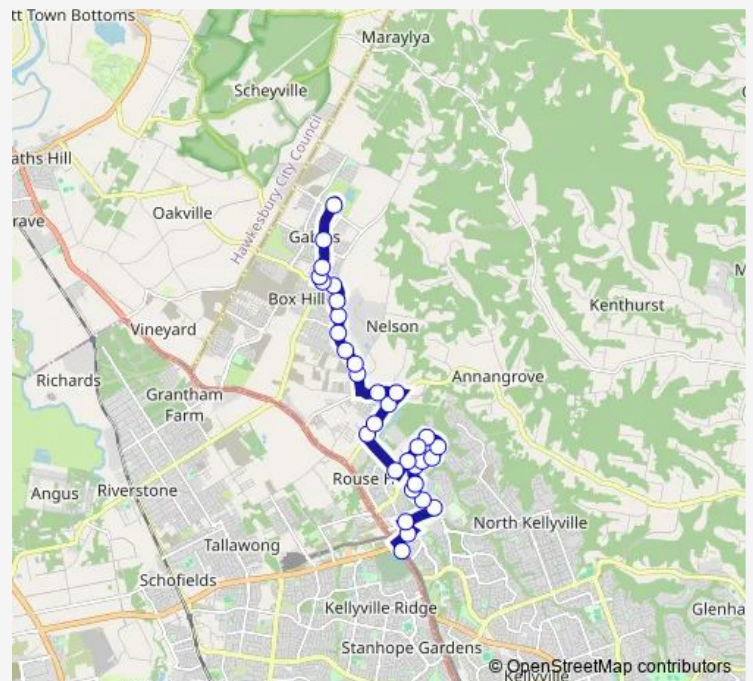

Milford Dr After Carmelita Cct

Milford Dr After Weeroona Pl

Milford Dr After Stanford Cct

Milford Dr Opp Chevron Pl

Milford Dr Before Mile End Rd

85 Mile End Rd

29 Mile End Rd

Withers Rd After Mile End Rd

Monday 07:10

Tuesday 07:10

Wednesday 07:10

Thursday 07:10

Friday 07:10

Saturday —

Sunday —

Route info

Direction: North West Twy Opp Rouse Hill Station

Stops: 32

Trip Duration: 0 hour 30 min

2109 — Rouse Hill Station to Santa Sophia College

Old Pitt Town Rd After Mason Rd

196 Old Pitt Town Rd

182 Old Pitt Town Rd

Old Pitt Town Rd After George St

162 Old Pitt Town Rd

152 Old Pitt Town Rd

Old Pitt Town Rd Before Terry Rd (Hail And Ride)

Fontana Dr After Old Pitt Town Rd

Fontana Dr At Triumph Rd

Fontana Dr Before Bunyarra Pde