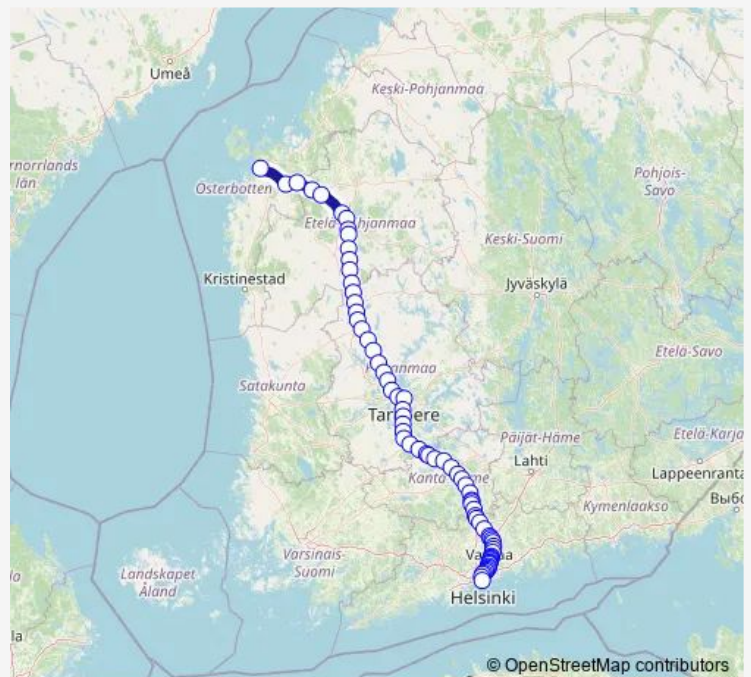

### Direction

undefined — undefined

0 stops

[Open route schedule](#)

### Route schedule

undefined — undefined

Monday 06:44

Tuesday 06:44

Wednesday 06:44

Thursday 06:44

Friday 06:44

Saturday 06:44

### Route info

Direction:

Stops: 0

Trip Duration: – min

■ S 44 — Vaasa - Helsinki

## Route info

Direction: Vaasa

Stops: 72

Trip Duration: 4 hour 10 min

Tampere

Sääksjärvi

Vanattara

Lempäälä