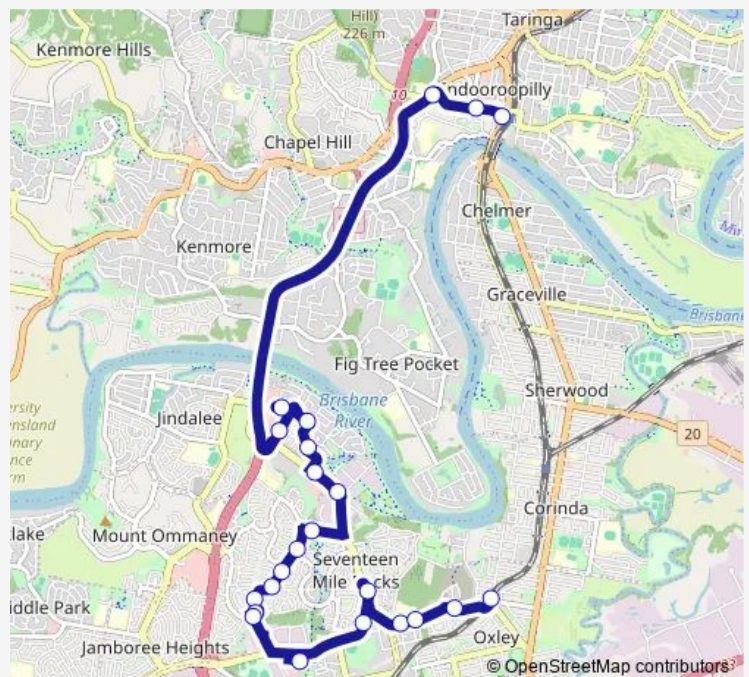

**Bus 468 Oxley Station - Indooroopilly**

[Go to website](#)

**Direction**

Station Rd near Coonan St, stop 23 — Oxley station, stop A

23 stops

[Open route schedule](#)

- Station Rd near Coonan St, stop 23
- Station Rd at Indooroopilly Shopping Ctr, stop E
- Moggill Rd at Indooroopilly School, stop 27
- Goggs Rd near Seventeen Mile Rocks Rd
- Sinnamon Rd at Windermere
- Sinnamon Rd at Windermere Estate stop 78
- Windermere Ave at Ellerwood Place, stop 77
- Seventeen Mile Rocks Rd at Mosman Court, stop 76
- Rocks Riverside Park, stop 75
- Oldfield Rd near McPherson Rd, stop 57
- Mcpherson Rd at Mcpherson Park, stop 56
- Mcpherson Rd at Mcpherson Cityview, stop 56a
- McPherson Rd at Malia St, stop 55
- Mcpherson Rd at Mcpherson South, stop 55a
- Glen Ross Rd at Bellwood St, stop 54
- Bellwood St near Glen Ross Rd, stop 54a
- Monier Rd at Monier Road Shops
- Duporth Rd near Loyal St, stop 59
- Seventeen Mile Rocks Rd at Edenbrooke, stop 72
- Seventeen Mile Rocks Rd at Pannard St
- Canossa Private Hospital, stop 70

**Route schedule**

Station Rd near Coonan St, stop 23 — Oxley station, stop A

Monday	09:37-15:42
Tuesday	09:37-15:42
Wednesday	09:37-15:42
Thursday	09:37-15:42
Friday	09:37-15:42
Saturday	—
Sunday	—

**Route info**

Direction: Station Rd near Coonan St, stop 23

Stops: 23

Trip Duration: 0 hour 28 min

468 — Oxley Station - Indooroopilly

Seventeen Mile Rocks Rd at Kingsgate St, stop 69

Oxley station, stop A

## Direction

Oxley station, stop A — Station Rd near Coonan St, stop 23

22 stops

[Open route schedule](#)

Oxley station, stop A

Seventeen Mile Rocks Rd at Kingsgate St, stop 69

Canossa Private Hospital, stop 70