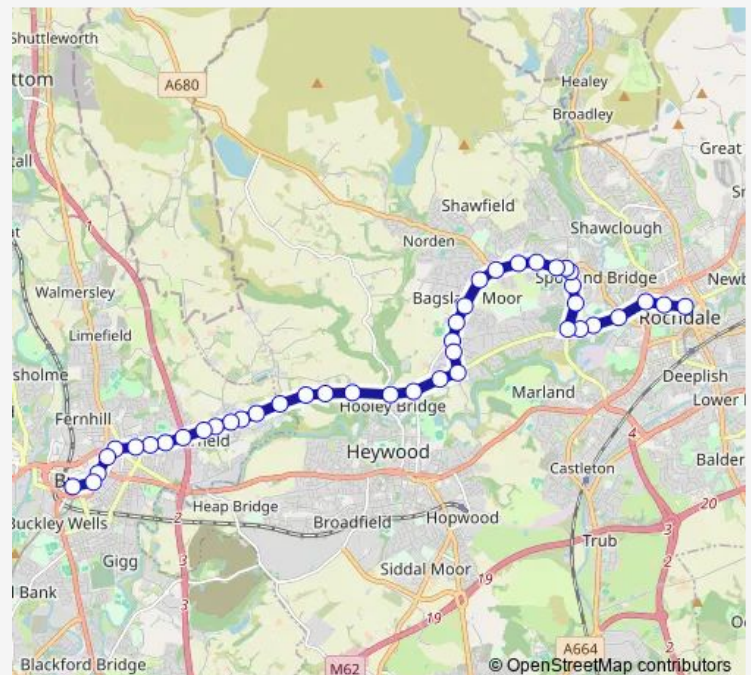

### Route schedule

Bury Interchange — Rochdale Interchange

Monday 06:10-23:45

Tuesday 06:10-23:45

Wednesday 06:10-23:45

Thursday 06:10-23:45

Friday 06:10-23:45

Saturday 06:35-23:45

### Route info

Direction: Bury Interchange

Stops: 44

Trip Duration: 0 hour 40 min

468 — Bury - Rochdale

Norden Road

Arnside Drive

Bamford Post Office

Mellor Street

Holmes Street

The Esplanade

Rochdale Interchange

**Direction**

Rochdale Interchange — Bury Interchange

42 stops

[Open route schedule](#)

## Route info

Direction: Rochdale Interchange

Stops: 42

Trip Duration: 0 hour 33 min

The Waggon

Tack Lee Brook

Smethurst Hall Road

Chadwick Street