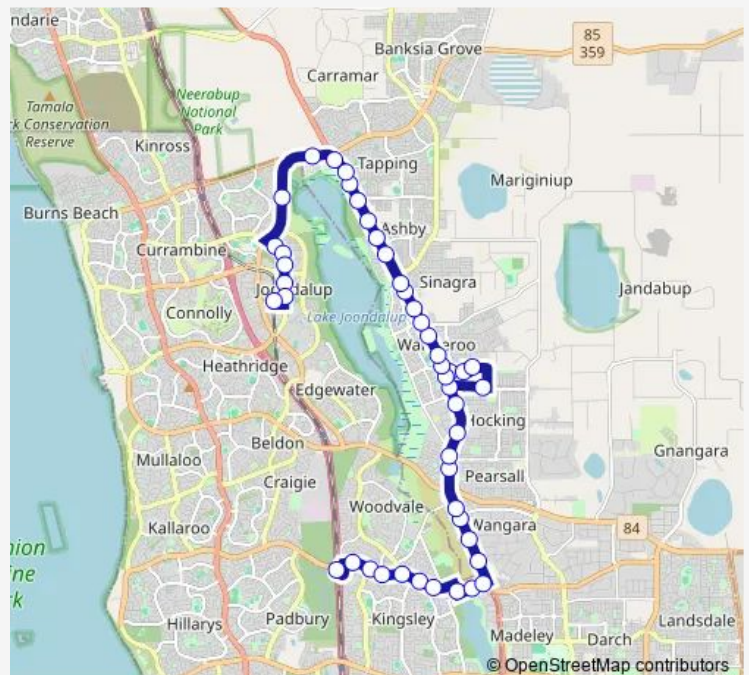

Wanneroo Rd After San Rosa Rd

Celestine St After Wanneroo Rd

Celestine St Before Lalina Wy

Route schedule

Whitfords Stn Stand 1 — Joondalup Stn Stand 1

Monday 06:08-23:10

Tuesday 06:08-23:10

Wednesday 06:08-23:10

Thursday 06:08-23:10

Friday 06:08-23:10

Saturday 06:51-23:10

Sunday 08:29-20:10

Route info

Direction: Whitfords Stn Stand 1

Stops: 46

Trip Duration: 0 hour 47 min

Paltara Wy Stand 4

Elliot Rd After Paltara Wy

Wanneroo Rd After Elliot Rd

Wanneroo Rd After Celestine St

Wanneroo Rd After Ariti Av

Wanneroo Rd - Wanneroo Central Shopping Ctr

Wanneroo Rd After Dundobar Rd

Wanneroo Rd After Hart Ct

Saturday —

Sunday —

Route info

Direction: Joondalup Stn Stand 3

Stops: 43

Trip Duration: 0 hour 49 min

Wanneroo Rd After Elliot Rd

Wanneroo Rd Before Jacaranda Dr