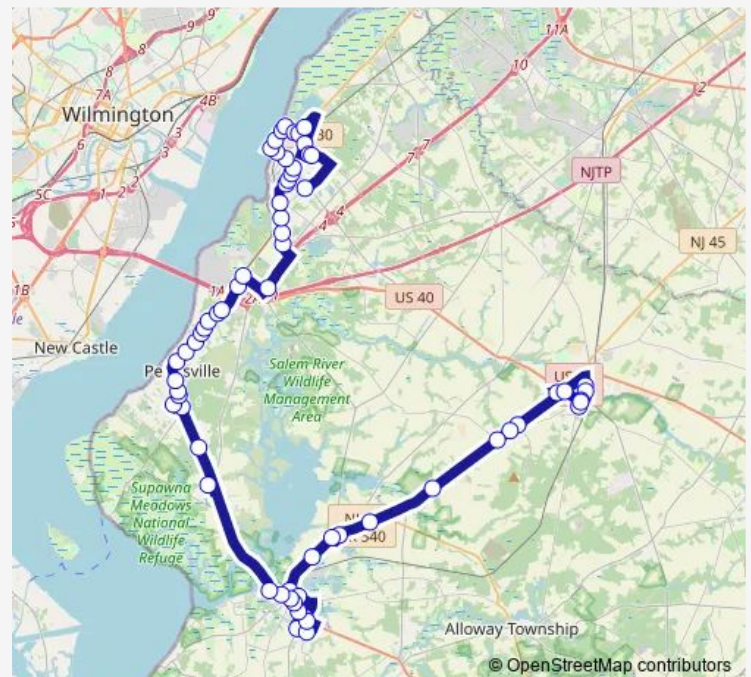

RT-45 AT Gordon Rd#

Memorial Hospital

RT-45 AT Pointers-Auburn Rd#

RT-45 AT Tide Mill Rd

Market ST AT Grant St

Grant ST AT Eighth St

Keasbey AVE AT ROE Ave

Yorke ST AT Magnolia St

Grieves Pkwy 250'E OF Yorke St

Route schedule

Woodstown Acme# — Carneys Point SNR Apts#

Monday	05:30-19:10
Tuesday	05:30-19:10
Wednesday	05:30-19:10
Thursday	05:30-19:10
Friday	05:30-19:10
Saturday	09:30-17:00
Sunday	—

Route info

Direction: Woodstown Acme#

Stops: 67

Trip Duration: 1 hour 16 min

Grieves Pkwy AT Whispering Waters Entrance

Broadway AT Keasbey St

East Broadway AT Union St

East Broadway AT Ninth St