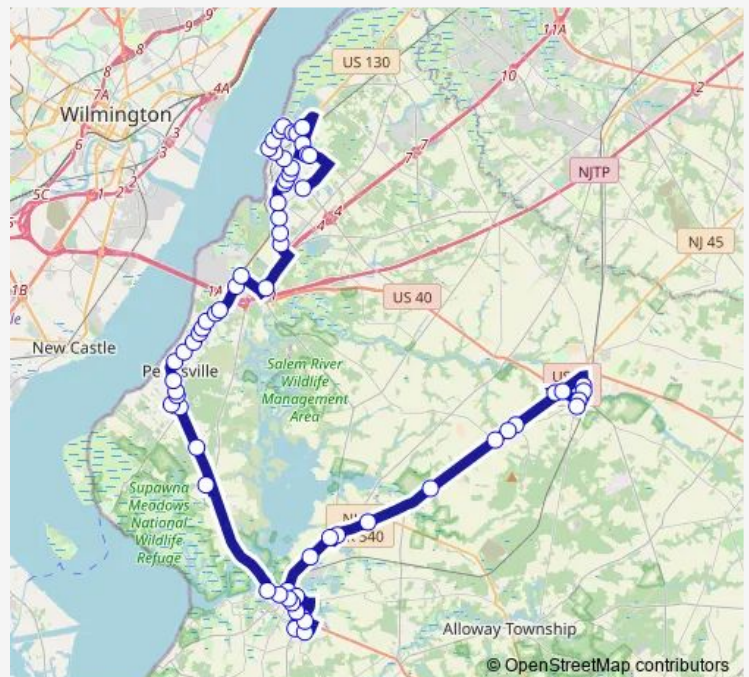

WOODSTOWN ALLOWAY RD AT BAILEY ST

BEHNKE WAY AT ALLOWAY-WOODSTOWN RD

BAILEY ST AT WOODSTOWN ALLOWAY RD

Bailey ST at RT-45 #

RT-45 AT CEMETERY RD

RT-45 AT County Home Rd#

Salem County VO-Tech

RT-45 AT Bassett Rd#

RT-45 AT Gordon Rd#

Memorial Hospital

RT-45 AT Pointers-Auburn Rd#

RT-45 AT Tide Mill Rd

Market ST AT Grant St

GRANT ST AT EIGHTH ST

Keasbey AVE AT ROE Ave

YORKE ST AT MAGNOLIA ST

GRIEVES PKWY 250'E OF YORKE ST

Route schedule

Woodstown Acme# — Carneys Point SNR Apts#

Monday	05:30-19:10
Tuesday	05:30-19:10
Wednesday	05:30-19:10
Thursday	05:30-19:10
Friday	05:30-19:10
Saturday	09:30-17:00
Sunday	—

Route info

Direction: Woodstown Acme#

Stops: 67

Trip Duration: 1 hour 16 min

Grieves Pkwy AT Whispering Waters Entrance

Broadway AT Keasbey St

East Broadway AT Union St

East Broadway AT Ninth St