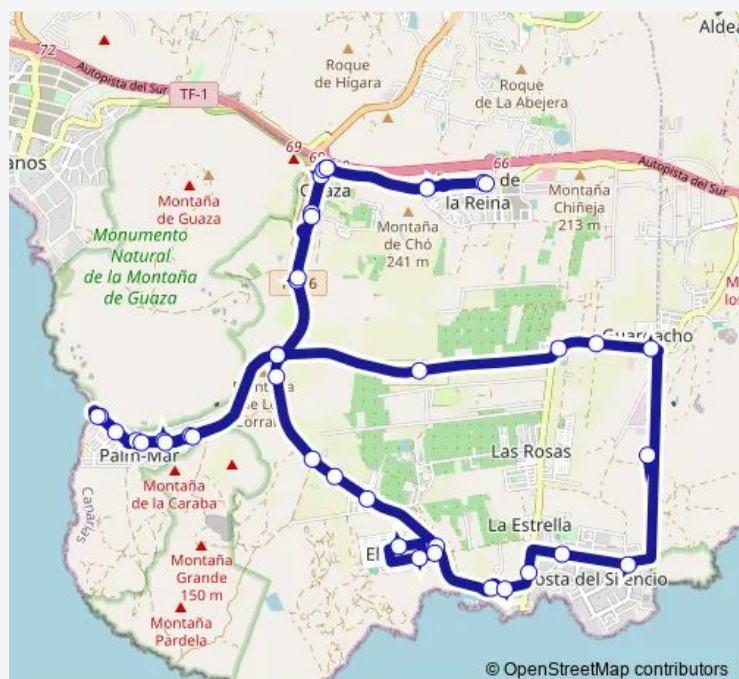

### Route schedule

IES Montaña DE Guaza — Colegio EL Fraile (T)

Monday 14:25

Tuesday 14:25

Wednesday 14:25

Thursday 14:25

Friday 14:25

Saturday —

### Route info

Direction: IES Montaña DE Guaza

Stops: 13

Trip Duration: 0 hour 10 min

468 — Parque LA Reina->Las Galletas->Parque LA Reina