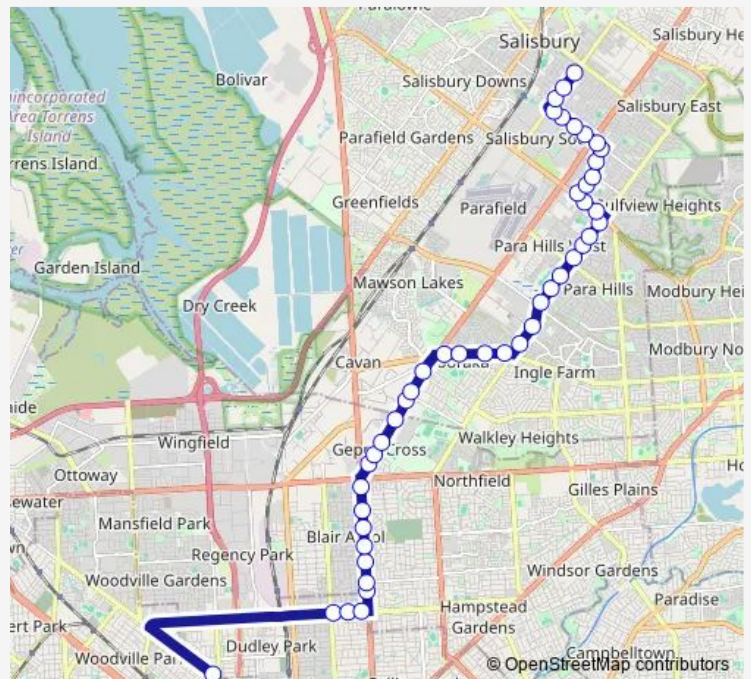

Zone A Adelaide Secondary School of English

- Stop 114 Regency Rd - North side
- Stop 115 Regency Rd - North side
- Stop 116 Regency Rd - North side
- Stop 18 Main North Rd - West side
- Stop 19 Main North Rd - West side
- Stop 20 Main North Rd - West side
- Stop 21 Main North Rd - West side
- Stop 22 Main North Rd - West side
- Stop 23 Main North Rd - West side
- Stop 25 / Zone A Main North Rd - West side
- Stop 26 Main North Rd - West side
- Stop 27 Main North Rd - West side
- Stop 28 Main North Rd - West side
- Stop 29 Main North Rd - West side
- Stop 30 Main North Rd - West side
- Stop 31 Main North Rd - West side
- Stop 32 Main North Rd - West side
- Stop 39 Montague Rd - North side
- Stop 38 Montague Rd - North side

Route schedule

Zone A Adelaide Secondary School of English — Stop 47B
 Cross Keys Rd - West side

Monday	15:34
Tuesday	14:44
Wednesday	15:34
Thursday	14:44
Friday	15:34
Saturday	—
Sunday	—

Route info

Direction: Zone A Adelaide Secondary School of English
 Stops: 46
 Trip Duration: 0 hour 52 min

468 — Brahma Lodge to Adelaide Secondary School of English **BusMaps**

Stop 37 Montague Rd - North side

Stop 37A Montague Rd - North side

Stop 38A Bridge Rd - West side

Stop 38B Bridge Rd - West side

Stop 39 Bridge Rd - West side

Friday 07:29

Saturday —

Sunday —

Route info

Direction: Stop 47B Cross Keys Rd - East side

Stops: 48

Trip Duration: 1 hour 1 min

Stop 37A Montague Rd - South side