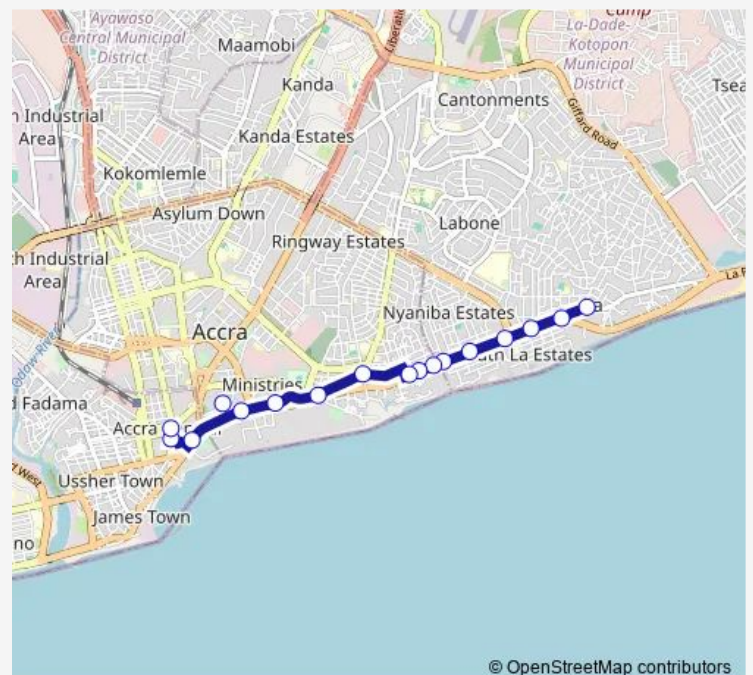

### Route schedule

La Olympia — Accra Rawlings Park

Monday 06:00

Tuesday 06:00

Wednesday 06:00

Thursday 06:00

Friday 06:00

Saturday 06:00

### Route info

Direction: La Olympia

Stops: 17

Trip Duration: 0 hour 40 min

© OpenStreetMap contributors

468 — La Olympia ↔ Accra Rawlings Park

BusMaps

**Direction**

## Route schedule

Accra Rawlings Park — La Olympia

Monday 06:00

Tuesday 06:00

Wednesday 06:00

Thursday 06:00

Friday 06:00

Saturday 06:00

## Route info

Direction: Accra Rawlings Park

Stops: 18

Trip Duration: 0 hour 28 min

468 Bus time schedules and route maps are available in an offline PDF at busmaps.com. Use the busmaps.com website to see live bus times, train schedule or subway schedule, and step-by-step directions for all public transit in Accra