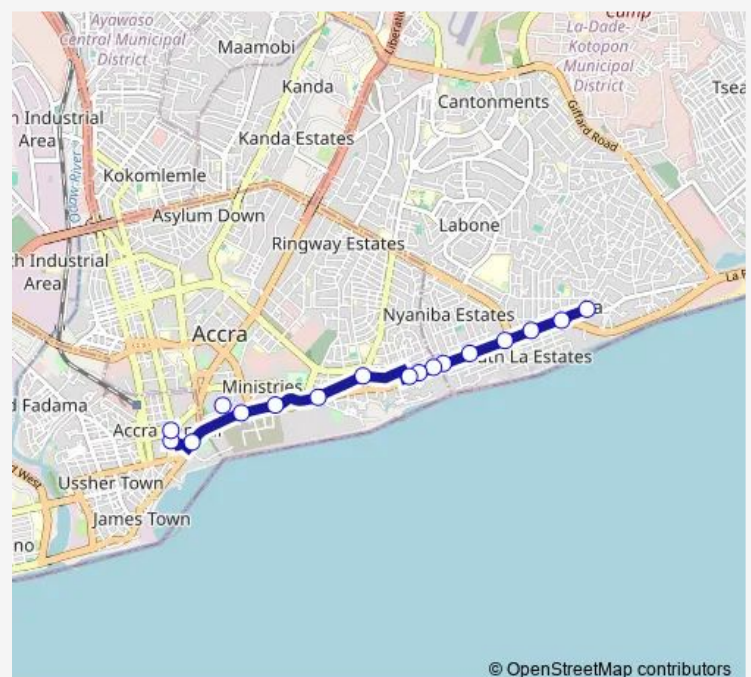

Castle Junction

Ministries

Agric

Tema Station Union of Gprtu

Court

Market

Accra Rawlings Park

Route schedule

La Olympia — Accra Rawlings Park

Monday 06:00

Tuesday 06:00

Wednesday 06:00

Thursday 06:00

Friday 06:00

Saturday 06:00

Sunday 06:00

Route info

Direction: La Olympia

Stops: 17

Trip Duration: 0 hour 40 min

© OpenStreetMap contributors

468 — La Olympia ↔ Accra Rawlings Park

BusMaps

Direction

Tuesday 06:00

Wednesday 06:00

Thursday 06:00

Friday 06:00

Saturday 06:00

Sunday 06:00

Route info

Direction: Accra Rawlings Park