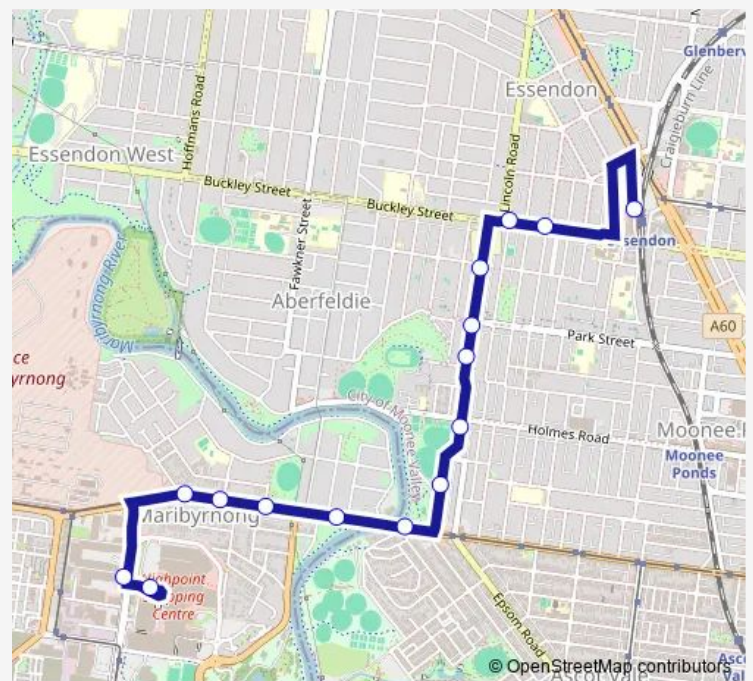

### Direction

Highpoint SC/Rosamond Rd (Maribyrnong) — Essendon Station/Rose St (Essendon)

15 stops

[Open route schedule](#)

Highpoint SC/Rosamond Rd (Maribyrnong)

Homemaker City/Rosamond Rd (Maribyrnong)

Randall St/Raleigh Rd (Maribyrnong)

Corio St/Waverley St (Moonee Ponds)

Park St/Waverley St (Moonee Ponds)

Alma St/Waverley St (Essendon)

Lincoln Rd/Buckley St (Essendon)

Daisy St/Buckley St (Essendon)

Essendon Station/Rose St (Essendon)

### Route schedule

Highpoint SC/Rosamond Rd (Maribyrnong) — Essendon Station/Rose St (Essendon)

Monday 07:51-17:53

Tuesday 07:51-17:53

Wednesday 07:51-17:53

Thursday 07:51-17:53

Friday 07:51-21:29

Saturday 08:31-17:21

### Route info

Direction: Highpoint SC/Rosamond Rd (Maribyrnong)

Stops: 15

Trip Duration: 0 hour 15 min

468 — Highpoint SC - Essendon