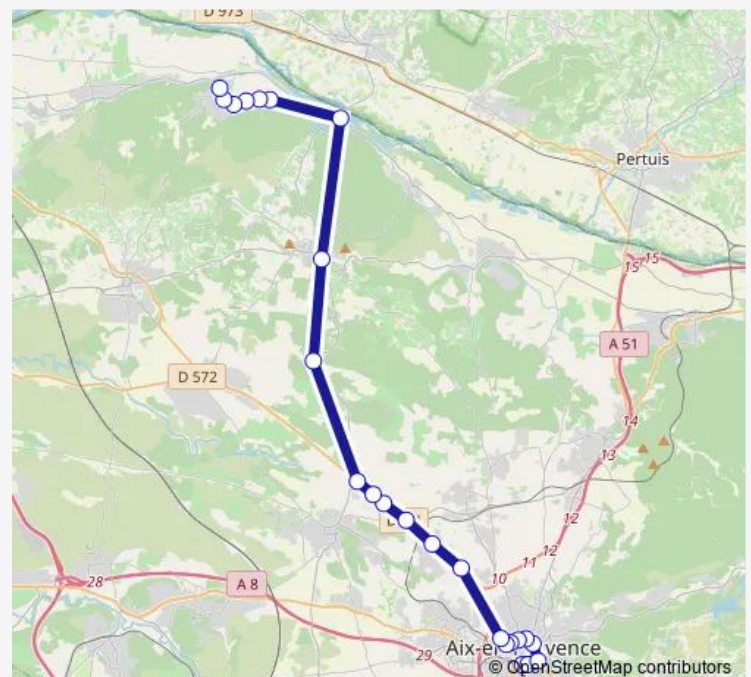

Route schedule

Nativité - Rd9 — Grand Clos

Monday 16:00-18:00

Tuesday 16:00-18:00

Wednesday 12:10-13:20

Thursday 16:00-18:00

Friday 16:00-18:00

Saturday —

Sunday —

Route info

Direction: Nativité - Rd9

Stops: 18

Trip Duration: 1 hour 0 min

5600 — La Roque - Rognes - Aix

Direction

Grand Clos — Infirmeries

18 stops

[Open route schedule](#)

Grand Clos

Hôtel de Ville

Jacourellette

Trou de Magnan

Baume

Silvacane

Trip Duration: 0 hour 58 min

Direction

Malherbe — Grand Clos

24 stops

[Open route schedule](#)

Malherbe

Roi René

Saint Jean