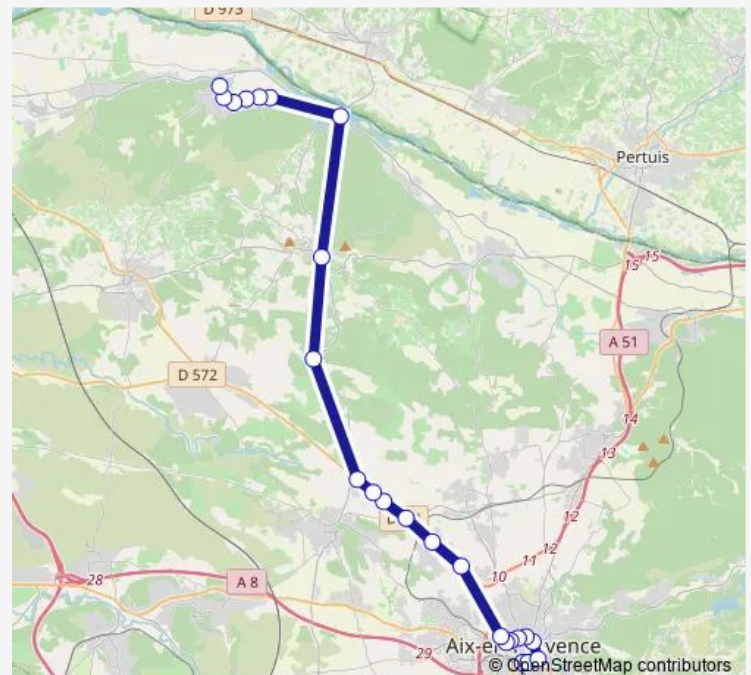

Silvacane

Baume

Trou de Magnan

Route schedule

Malherbe — Grand Clos

Monday 16:10-18:10

Tuesday 16:10-18:10

Wednesday 12:10

Thursday 16:10-18:10

Friday 16:10-18:10

Saturday —

Sunday —

Route info

Direction: Malherbe

Stops: 24

Trip Duration: 1 hour 0 min

5600 — La Roque - Rognes - Aix

Jacourette

Hôtel de Ville

Grand Clos

Direction

Nativité - Rd9 — Grand Clos

18 stops

[Open route schedule](#)

C04

L' Etape

Esplanade Saint Denis

Saint Christophe

Silvacane

Baume

Trou de Magnan

Jacourellette