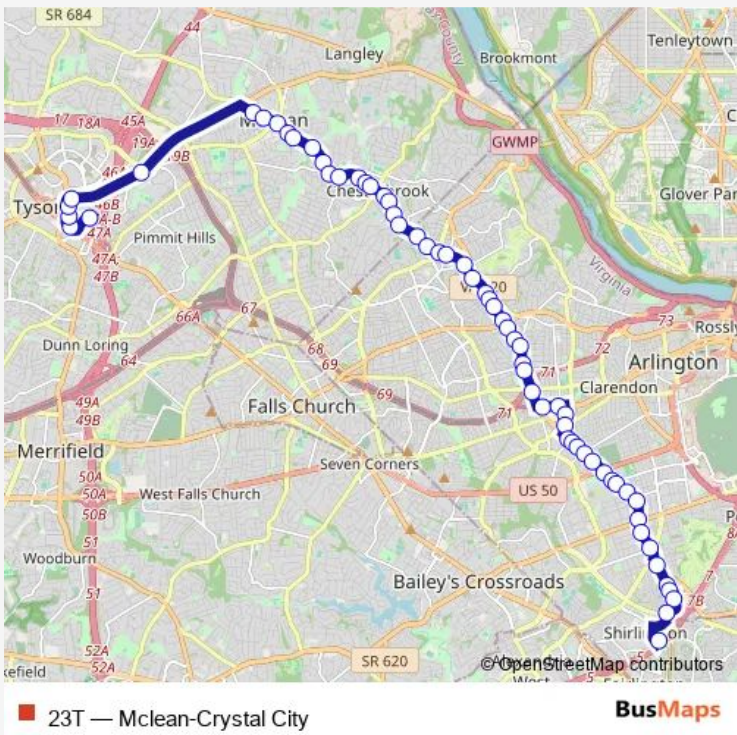

Bus 23T Mclean-Crystal City

[Go to website](#)

Direction
 Shirlington+Bay D — Tysons Corner Ctr+Parking Terrace C (Stop 2)
 56 stops
[Open route schedule](#)

- Shirlington+Bay D
- Shirlington Rd+S Four Mile Run Dr
- S Shirlington Rd+25 St S
- S Kenmore St+24 St S
- S Kenmore St+22 St S
- S Kenmore St+19 St S
- S Glebe Rd+16 St S
- S Glebe Rd+13 St S
- S Glebe Rd+Columbia Pk
- S Glebe Rd+7 St S
- S Glebe Rd+6 St S
- S Glebe Rd+Old Glebe Rd
- S Glebe Rd+1 Rd S
- S Glebe Rd+Arlington Bl
- N Glebe Rd+N Piedmont St
- N Glebe Rd+Pershing Dr
- N Glebe Rd+3 Rd N
- N Glebe Rd+4 St N
- N Glebe Rd+N Quincy St
- Wilson Bl+N Randolph St
- Ballston+Bay A

Route schedule
 Shirlington+Bay D — Tysons Corner Ctr+Parking Terrace C (Stop 2)

Monday	05:32-21:00
Tuesday	05:32-20:48
Wednesday	05:32-20:48
Thursday	05:32-21:00
Friday	05:32-20:48
Saturday	07:40-21:00
Sunday	07:40-21:00

Route info
 Direction: Shirlington+Bay D
 Stops: 56
 Trip Duration: 0 hour 47 min

N Fairfax Dr+N Utah St

N Glebe Rd+11 St N

N Glebe Rd+Washington Bl

N Glebe Rd+15 St N

N Glebe Rd+16 St N

N Glebe Rd+19 St N

N Glebe Rd+21 St N

Saturday 06:44-20:50

Sunday 06:44-20:50

Route info

Direction: Tysons Corner Ctr+Parking Terrace C (Stop 1)

Stops: 61

Trip Duration: 0 hour 45 min

Old Dominion Dr+Williamsburg Bl

Old Dominion Dr+Little Falls Rd