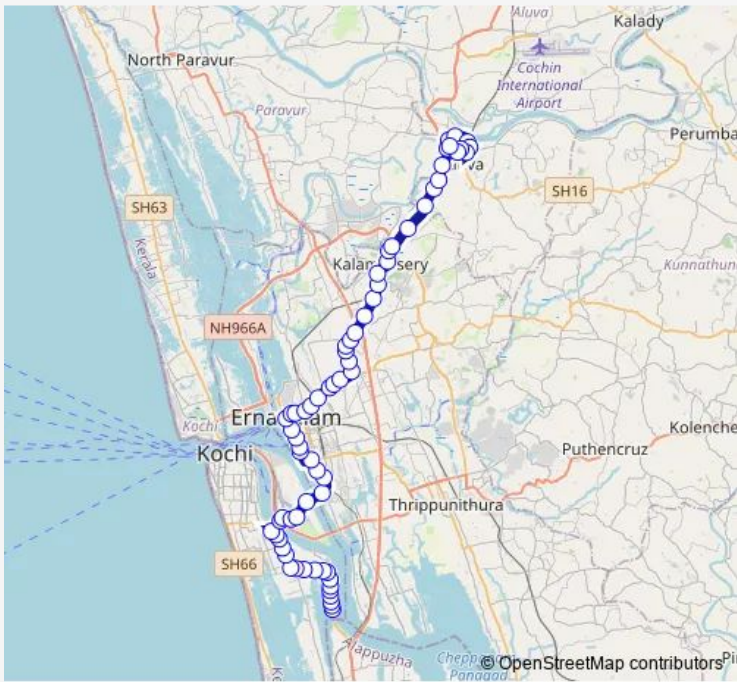

Bus Aluva ↔ Edakochi

[Go to website](#)

Direction
 Edakochi — Aluva
 67 stops
[Open route schedule](#)

- Edakochi
- Palli
- Kaithavalappu
- Kozhikkoodu
- St Lorance School
- Salim Kumar
- Kumbalam Ferry
- Pambayi Moola
- Pambayi Moola
- Aquinas Collage
- Pashnithodu Palam
- Kumbalangi Vazhi
- Kacheripadi
- Palluruthy Veli
- Marunnukada
- Palluruthy Nada
- Suriyani Palli
- Bot Palam
- CPT Junction
- Mattancherry Halt
- Airport

Route schedule
 Edakochi — Aluva

Monday	06:00
Tuesday	06:00
Wednesday	06:00
Thursday	06:00
Friday	06:00
Saturday	06:00
Sunday	06:00

Route info
 Direction: Edakochi
 Stops: 67
 Trip Duration: 1 hour 43 min

Thursday 06:00

Friday 06:00

Saturday 06:00

Sunday 06:00

Route info

Direction: Aluva

Stops: 65

Trip Duration: 1 hour 42 min