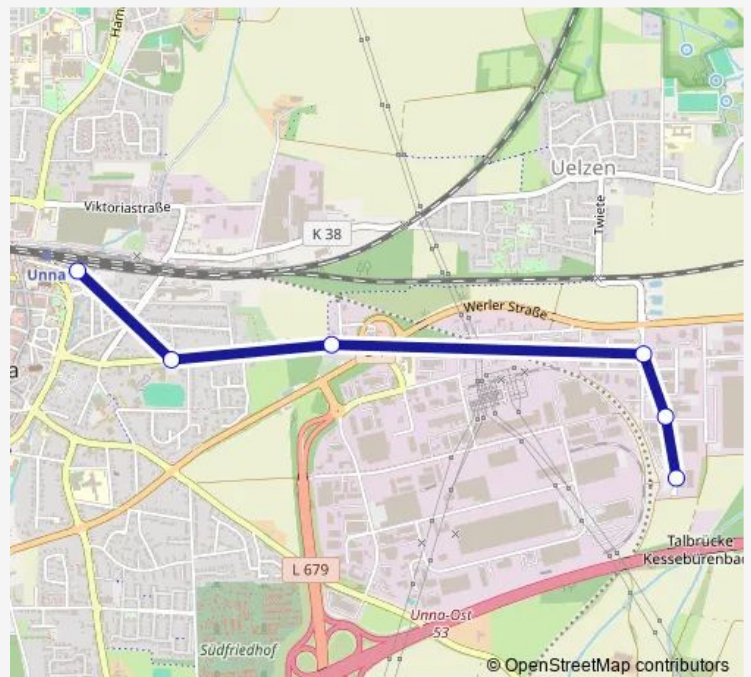

Unna, Bahnhof C — Siddinghausen, Böckenweg

Monday 06:40

Tuesday 06:40

Wednesday 06:40

Thursday 06:40

Friday 06:40

Saturday —

Sunday —

Route info

Direction: Unna, Bahnhof C

Stops: 11

Trip Duration: 0 hour 14 min

■ D45

BusMaps

Direction

Unna, Max-von-Laue-Straße — Unna, Bahnhof B

Sunday —

Route info

Direction: Unna, Max-von-Laue-Straße

Stops: 6

Trip Duration: 0 hour 9 min

Direction

Unna, Bahnhof C — Unna, Max-von-Laue-Straße

8 stops