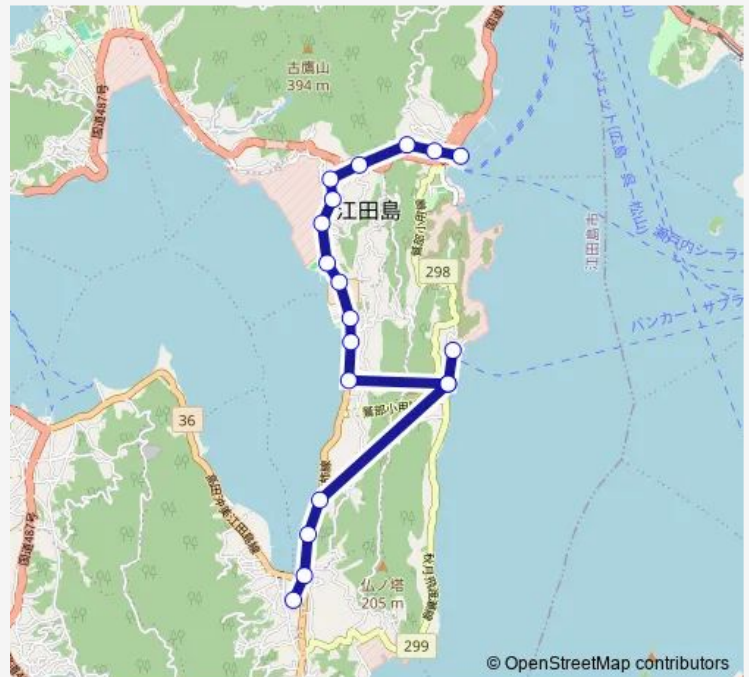

中継ターミナルゆめタウン前 — 小用

Monday 11:20-17:09

Tuesday 11:20-17:09

Wednesday 11:20-17:09

Thursday 11:20-17:09

Friday 11:20-17:09

Saturday 11:20-17:09

Sunday 11:20-17:09

Route info

Direction: 中継ターミナルゆめタウン前

Stops: 19

Trip Duration: 0 hour 25 min

■ ゆめタウン・秋月棧橋・小用

Bus time schedules and route maps are available in an offline PDF at busmaps.com. Use the busmaps.com website to see live bus times, train schedule or subway schedule, and step-by-step directions for all public transit in Etajima