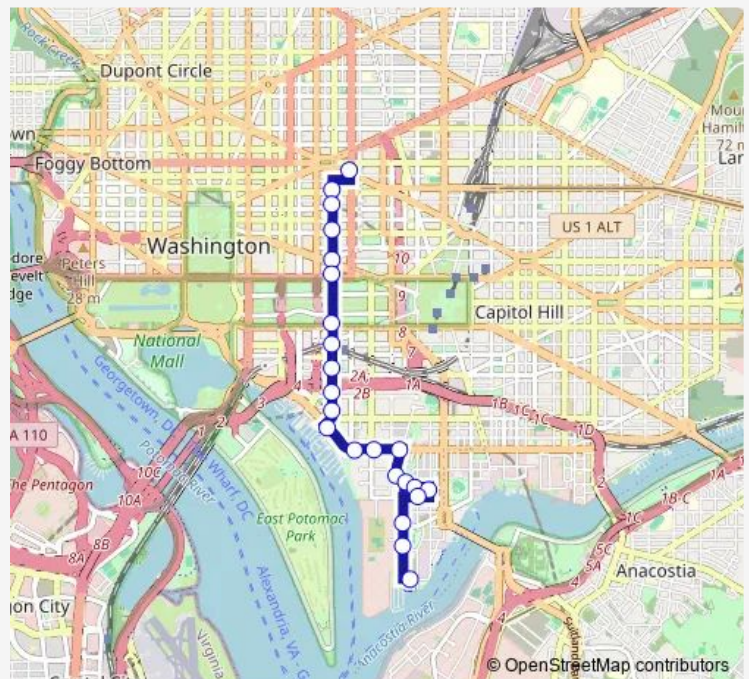

Half St Sw+O St Sw

P St Sw+1 St Sw

2 St Sw+R St Sw

Route schedule

6 St Nw+Massachussetts Av Nw — V St Sw+1 St Sw

Monday 05:05-22:05

Tuesday 05:05-22:05

Wednesday 05:05-22:05

Thursday 05:05-22:05

Friday 05:05-22:05

Saturday 06:32-22:02

Sunday 06:32-22:02

Route info

Direction: 6 St Nw+Massachussetts Av Nw

Stops: 23

Trip Duration: 0 hour 23 min

74 — Convention CTR-SW Waterfront

2 St Sw+T St Sw

V St Sw+1 St Sw

Direction

V St Sw+1 St Sw — 6 St Nw+Massachusetts Av Nw

21 stops

[Open route schedule](#)

V St Sw+1 St Sw

Wednesday 05:27-22:30

Thursday 05:27-22:30

Friday 05:27-22:30

Saturday 06:52-22:29

Sunday 06:53-22:25

Route info

Direction: V St Sw+1 St Sw

Stops: 21