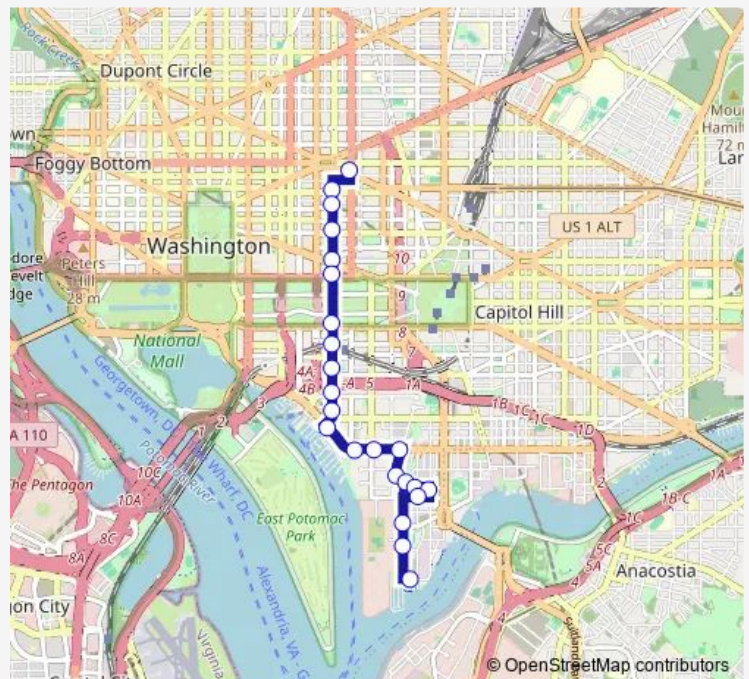

Half St Sw+O St Sw

P St Sw+1 St Sw

2 St SW+R St SW

Route schedule

6 St NW+Massachusetts Av NW — V St SW+1 St SW

Monday 05:05-22:05

Tuesday 05:05-22:05

Wednesday 05:05-22:05

Thursday 05:05-22:05

Friday 05:05-22:05

Saturday 06:32-22:02

Sunday 06:32-22:02

Route info

Direction: 6 St NW+Massachusetts Av NW

Stops: 23

Trip Duration: 0 hour 26 min

74 — Convention CTR-SW Waterfront

2 St SW+T St SW

V St SW+1 St SW

Direction

V St SW+1 St SW — 6 St NW+Massachusetts Av NW

21 stops

[Open route schedule](#)

V St SW+1 St SW

Wednesday 05:27-22:30

Thursday 05:27-22:30

Friday 05:27-22:30

Saturday 06:52-22:29

Sunday 06:53-22:25

Route info

Direction: V St SW+1 St SW

Stops: 21