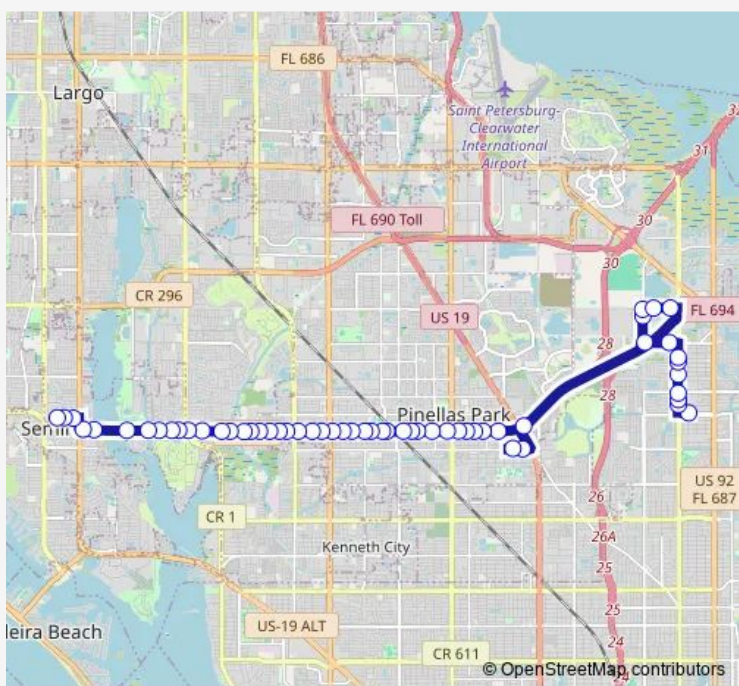

## Bus 74 Gateway Mall/ Seminole Mall

[Go to website](#)

**Direction**  
 Seminole Mall — Gateway Mall - Shelter - 1  
 65 stops  
[Open route schedule](#)

- Seminole Mall
- Park Blvd + 110th St
- Park Blvd + Seminole Blvd
- Park Blvd + 104th Ln
- Park Blvd + Seminole Lake
- Park Blvd + Pebble Beach Ln
- Park Blvd + Westlinks Ter
- Park Blvd + 91st St
- Park Blvd + 90th St
- Park Blvd + Park St
- Park Blvd + 85th Ln
- Park Blvd + 84th Ln
- Park Blvd + 83rd St
- Park Blvd + 8094
- Park Blvd + 8078
- Park Blvd + 79th St
- Park Blvd + 77th St
- Park Blvd + 75th St
- Park Blvd + 74th St
- Park Blvd + 72nd St
- Park Blvd + 71st St

Route schedule  
 Seminole Mall — Gateway Mall - Shelter - 1

Monday	05:45-20:20
Tuesday	05:45-20:20
Wednesday	05:45-20:20
Thursday	05:45-20:20
Friday	05:45-20:20
Saturday	06:00-19:00
Sunday	09:00-18:00

Route info  
 Direction: Seminole Mall  
 Stops: 65  
 Trip Duration: 0 hour 55 min

74 — Gateway Mall/ Seminole Mall **BusMaps**

Park Blvd + 68th St

Park Blvd + 67th St

Park Blvd + 65th St

Park Blvd + 63rd St

Park Blvd + 62nd Way

Park Blvd + 61st St

Park Blvd + 60th St

Park Blvd + 58th St

Park Blvd + 57th St

Park Blvd + 56th St

Park Blvd + 54th St

Park Blvd + 53rd St