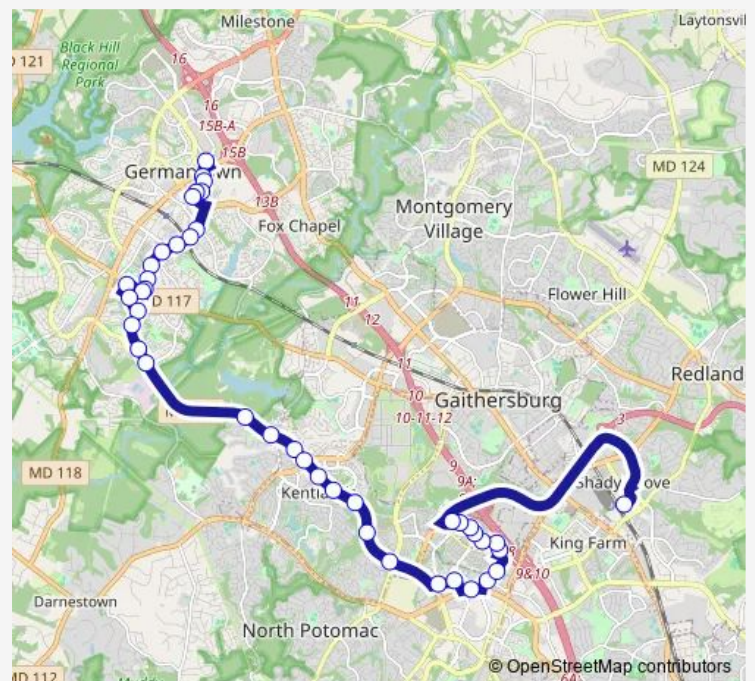

Route schedule

Germantown Transit Center & BAY B — Shady Grove Station & BAY C - East

Monday	04:45-22:45
Tuesday	05:00-22:10
Wednesday	04:45-22:45
Thursday	04:45-22:45
Friday	05:00-22:10
Saturday	06:00-20:20
Sunday	—

Route info

Direction: Germantown Transit Center & BAY B

Stops: 42

Trip Duration: 0 hour 33 min

74 — 74-Shady Grove-Germantown Transit

Great Seneca HWY & Longdraft Rd

Great Seneca HWY & Sioux Ln

Great Seneca HWY & Quince Orchard Rd

KEY West AVE & @9513

Omega Drive & Research Boulevard

Omega DR & Research Blvd

Washingtonian Blvd & Omega Dr

Washingtonian Blvd & Marathon Terr

Washingtonian Blvd & @9801

Washingtonian Blvd & @9811

Washingtonian Blvd & RIO Blvd

Saturday 06:05-20:15

Sunday —

Route info

Direction: Shady Grove Station & BAY C - East

Stops: 42

Trip Duration: 0 hour 32 min

Great Seneca HWY & Cottage Garden Dr

Leaman Farm RD & Great Seneca Hwy