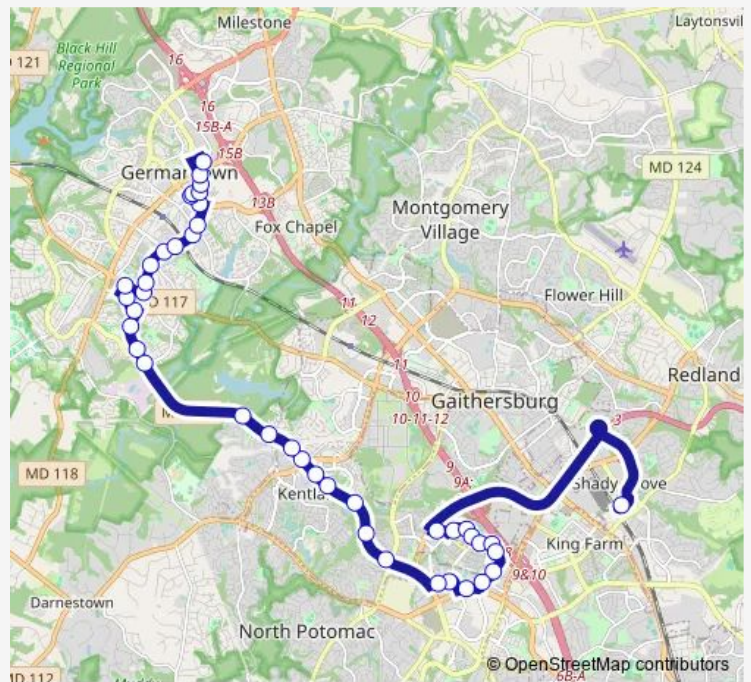

Route schedule

Germantown Transit Center & BAY B — Shady Grove Station & BAY C - East

Monday	04:45-22:45
Tuesday	05:00-22:10
Wednesday	05:00-22:10
Thursday	04:45-22:45
Friday	05:00-22:10
Saturday	06:00-20:20
Sunday	—

Route info

Direction: Germantown Transit Center & BAY B

Stops: 42

Trip Duration: 0 hour 34 min

74 — 74-Shady Grove-Germantown Transit

Great Seneca HWY & Longdraft Rd

Great Seneca HWY & Sioux Ln

Great Seneca HWY & Quince Orchard Rd

KEY West AVE & @9513

Omega Drive & Research Boulevard

Omega DR & Research Blvd

Washingtonian Blvd & Omega Dr

Washingtonian Blvd & Marathon Terr

Washingtonian Blvd & @9801

Washingtonian Blvd & @9811

Washingtonian Blvd & RIO Blvd

Saturday 06:05-20:15

Sunday —

Route info

Direction: Shady Grove Station & BAY C - East

Stops: 42

Trip Duration: 0 hour 32 min

Great Seneca HWY & Cottage Garden Dr

Leaman Farm RD & Great Seneca Hwy