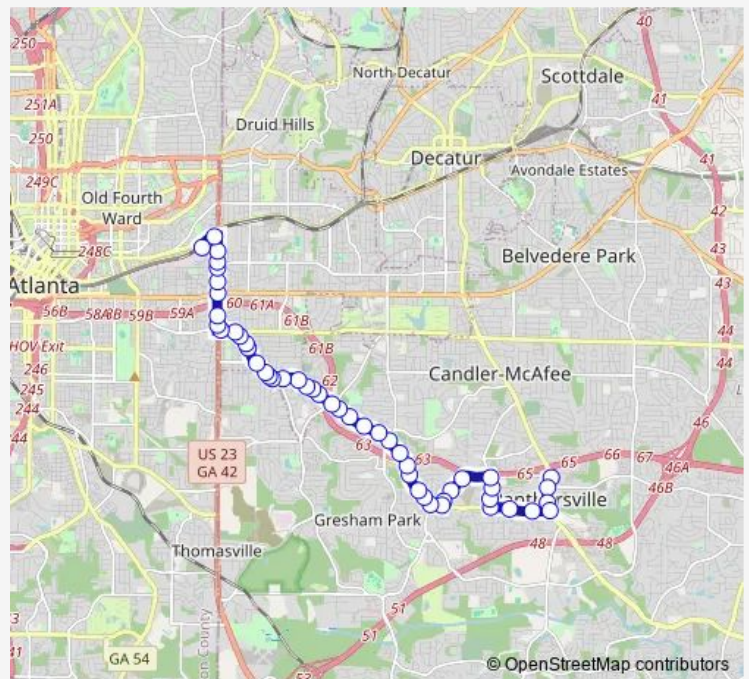

FLAT SHOALS RD @ DORIS DR

Flat Shoals RD @ Rexford Dr

FLAT SHOALS RD @ COOK RD

FLAT SHOALS RD @ 2ND AVE

Route schedule

RAINBOW WAY @ CANDLER RD — Inman Park/Reynoldstown Station - South Loop

Monday	05:06-00:05 ⁺¹
Tuesday	05:06-00:05 ⁺¹
Wednesday	05:06-00:05 ⁺¹
Thursday	05:06-00:05 ⁺¹
Friday	05:06-00:05 ⁺¹
Saturday	05:26-00:05 ⁺¹
Sunday	05:26-00:05 ⁺¹

Route info

Direction: RAINBOW WAY @ CANDLER RD

Stops: 49

Trip Duration: 0 hour 35 min

74 — Flat Shoals Road

Flat Shoals RD @ Shawn Wayne Ct

FLAT SHOALS RD SE @ BRIGHTON BLVD SE

Flat Shoals RD SE @ Keystone Dr

Flat Shoals RD @ 2051

Flat Shoals RD SE @ Fayetteville Rd

Flat Shoals RD SE @ 1930

Flat Shoals RD SE @ Hillburn DR Se

Flat Shoals RD SE @ Leah LN Se

FLAT SHOALS RD SE @ ROCKLAND DR SE

FLAT SHOALS RD SE @ WINFIELD AVE SE