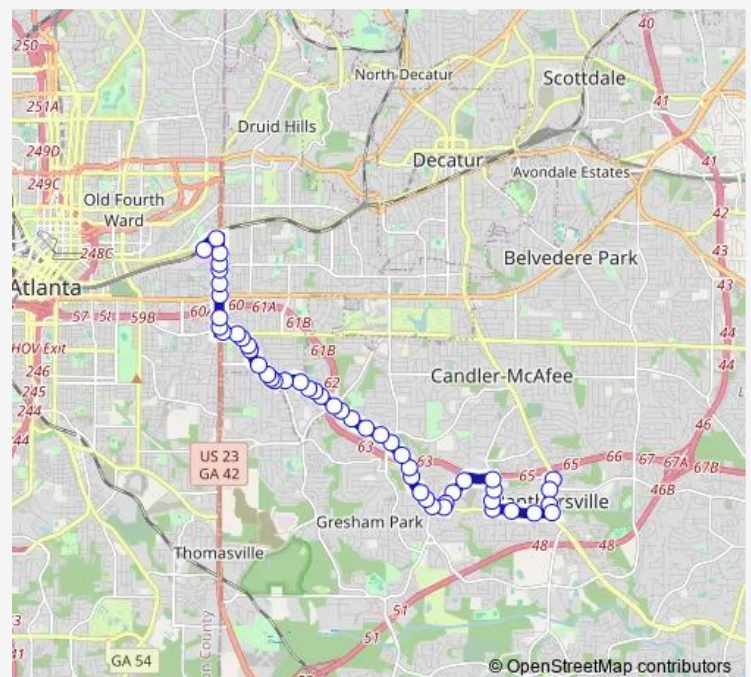

Flat Shoals RD @ Doris Dr

Flat Shoals RD @ Rexford Dr

Flat Shoals RD @ Cook Rd

Flat Shoals RD @ 2ND Ave

Route schedule

Rainbow WAY @ Candler Rd — Inman Park/Reynoldstown Station - South Loop

Monday	05:06-00:05 ⁺¹
Tuesday	05:06-00:05 ⁺¹
Wednesday	05:06-00:05 ⁺¹
Thursday	05:06-00:05 ⁺¹
Friday	05:06-00:05 ⁺¹
Saturday	05:26-00:05 ⁺¹
Sunday	05:26-00:05 ⁺¹

Route info

Direction: Rainbow WAY @ Candler Rd

Stops: 49

Trip Duration: 0 hour 30 min

74 — Flat Shoals Road

Flat Shoals RD @ Shawn Wayne Ct

Flat Shoals RD SE @ Brighton Blvd Se

Flat Shoals RD SE @ Keystone Dr

Flat Shoals RD @ 2051

Flat Shoals RD SE @ Fayetteville Rd

Flat Shoals RD SE @ 1930

Flat Shoals RD SE @ Hillburn DR Se

Flat Shoals RD SE @ Leah LN Se

Flat Shoals RD SE @ Rockland DR Se

Flat Shoals RD SE @ Winfield AVE Se