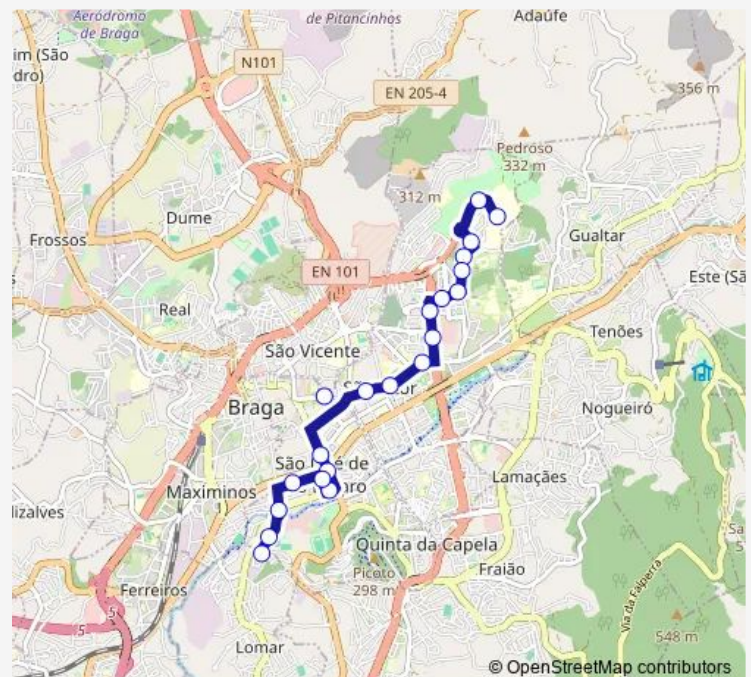

Quinta Armada (B Alegria)

Quinta Armada (Escola)

Verdosas (B Alegria)

Route schedule

António Menici Malheiro — Hospital (Parque)

Monday 06:15-20:00

Tuesday 06:15-20:00

Wednesday 06:15-20:00

Thursday 06:15-20:00

Friday 06:15-20:00

Saturday 06:15-20:00

Sunday 06:15-20:00

Route info

Direction: António Menici Malheiro

Stops: 23

Trip Duration: 0 hour 30 min

74 — Camélias - Hospital

BusMaps

Hospital

Hospital (Parque)

Direction

Hospital (Parque) — António Menici Malheiro

21 stops

[Open route schedule](#)

Tuesday 06:45-20:30

Wednesday 06:45-20:30

Thursday 06:45-20:30

Friday 06:45-20:30

Saturday 06:45-20:30

Sunday 06:45-20:30

Route info

Direction: Hospital (Parque)