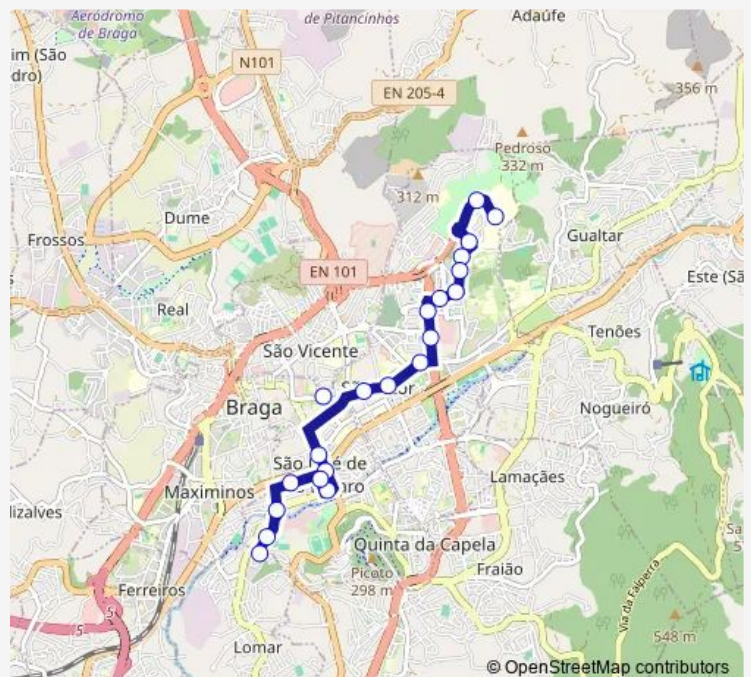

Monsenhor Airosa

Augusto Veloso

António Menici Malheiro

Route schedule

Hospital (Parque) — António Menici Malheiro

Monday 06:45-20:30

Tuesday 06:45-20:30

Wednesday 06:45-20:30

Thursday 06:45-20:30

Friday 06:45-20:30

Saturday 06:45-20:30

Sunday 06:45-20:30

Route info

Direction: Hospital (Parque)

Stops: 21

Trip Duration: 0 hour 30 min

74 — Camélias - Hospital

Direction

António Menici Malheiro — Hospital (Parque)

23 stops

[Open route schedule](#)

António Menici Malheiro

Augusto Veloso

Cons Lobato (Monsenhor Airosa)

Wednesday 06:15-20:00

Thursday 06:15-20:00

Friday 06:15-20:00

Saturday 06:15-20:00

Sunday 06:15-20:00

Route info

Direction: António Menici Malheiro

Stops: 23