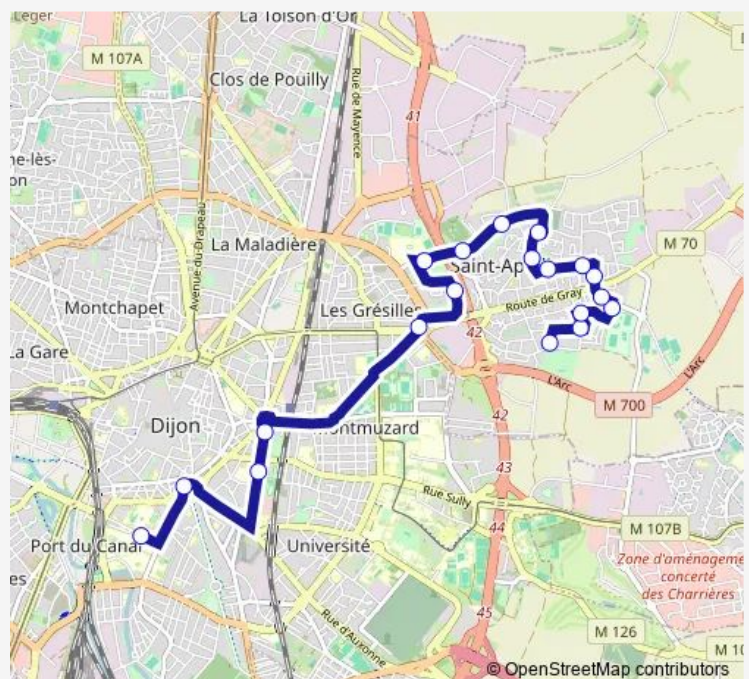

### Route schedule

ST-Apollinaire Pré Thomas — Lycée le Castel

Monday 07:23

Tuesday 07:23

Wednesday 07:23

Thursday 07:23

Friday 07:23

Saturday —

### Route info

Direction: ST-Apollinaire Pré Thomas

Stops: 19

Trip Duration: 0 hour 26 min

## Direction

Lycée le Castel — ST-Apollinaire Pré Thomas

19 stops

[Open route schedule](#)

Lycée le Castel

Dumont

Baudin

Lycée H. Fontaine