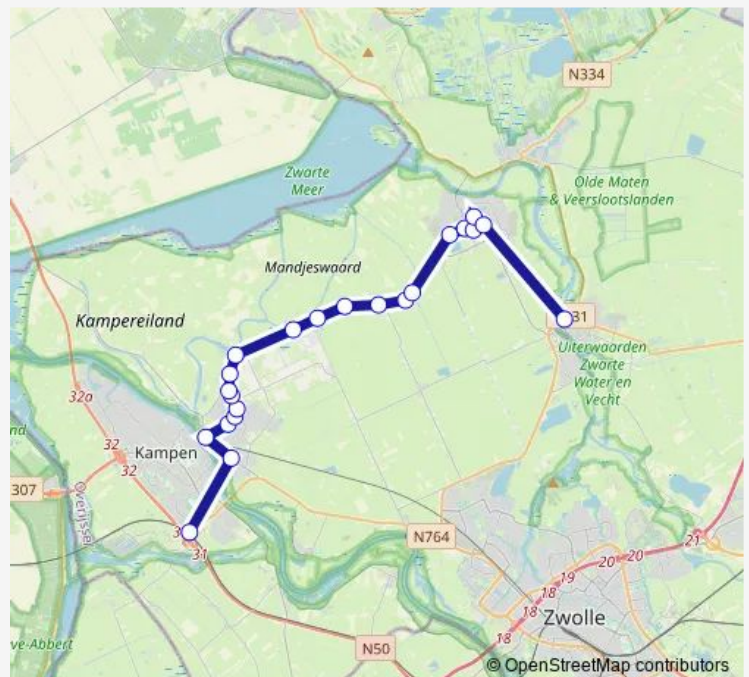

Ijsselmuiden, R.K. Kerk

Kampen, Station

Kampen, Ijsselbrug

Route schedule

Hasselt, Centrum — Kampen, Station Zuid

Monday 06:49-23:40

Tuesday 06:49-23:40

Wednesday 06:49-23:40

Thursday 06:49-23:40

Friday 06:49-23:40

Saturday 08:08-23:13

Sunday —

Route info

Direction: Hasselt, Centrum

Stops: 25

Trip Duration: 0 hour 40 min

■ 74 — Hasselt - Kampen Zuid

Kampen, Koornmarkt

Kampen, Bovenhavenstraat

Kampen, Venedijk

Kampen, Station Zuid

Direction

Hasselt, Centrum — Genemuiden, 't Tag

2 stops

Route info

Direction: Hasselt, Centrum

Stops: 2

Trip Duration: 0 hour 8 min

Direction

Kampen, Station Zuid — Hasselt, Centrum

22 stops

[Open route schedule](#)