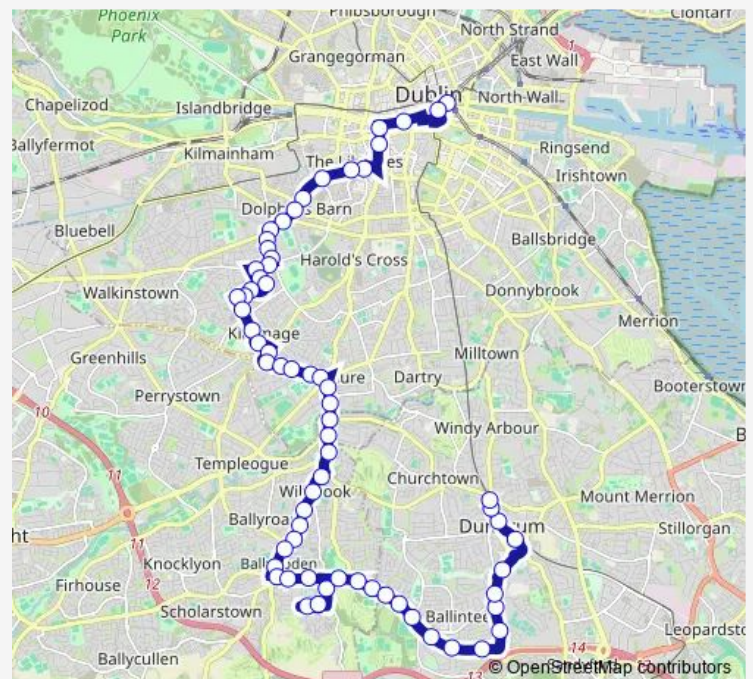

Thursday 05:30-23:30

Friday 05:30-23:30

Saturday 06:00-23:30

Sunday 07:30-23:30

Route info

Direction: Eden Quay

Stops: 67

Trip Duration: 1 hour 16 min

74 — Dundrum Luas - Eden Quay

Armagh Road

Cashel Road

Cashel Avenue

Ravensdale Park

Poddle Park

Terenure Road West

Hazelbrook Road

Wednesday 05:30-23:30

Thursday 05:30-23:30

Friday 05:30-23:30

Saturday 06:00-23:30

Sunday 07:30-23:30

Route info

Direction: Dundrum Luas

Stops: 66

Townsend Street

Eden Quay

74 Bus time schedules and route maps are available in an offline PDF at busmaps.com. Use the busmaps.com website to see live bus times, train schedule or subway schedule, and step-by-step directions for all public transit in Dublin