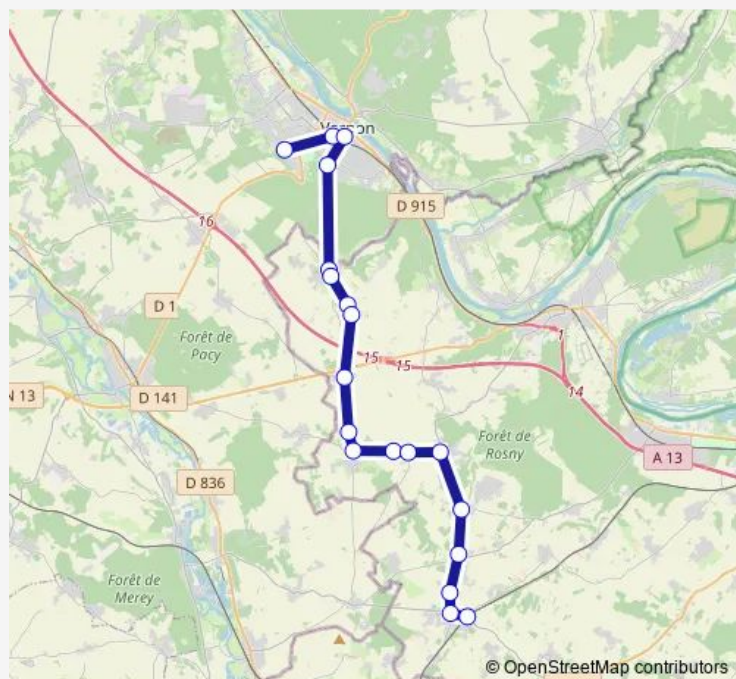

Le Chênet

Place

Eglise

Lycée Dumézil

République

Gare SnCF de Vernon-Montigny - Giverny

Lycée Saint-Adjutor

Route schedule

Gare de Bréval — Lycée Saint-Adjutor

Monday 07:20

Tuesday 07:20

Wednesday 07:20

Thursday 07:20

Friday —

Saturday —

Sunday —

Route info

Direction: Gare de Bréval

Stops: 19

Trip Duration: 1 hour 0 min

Direction

Lycée Saint-Adjutor — Gare de Bréval

19 stops

[Open route schedule](#)

Thursday 17:45

Friday —

Saturday —

Sunday —

Route info

Direction: Lycée Saint-Adjutor

Stops: 19

Trip Duration: 0 hour 57 min