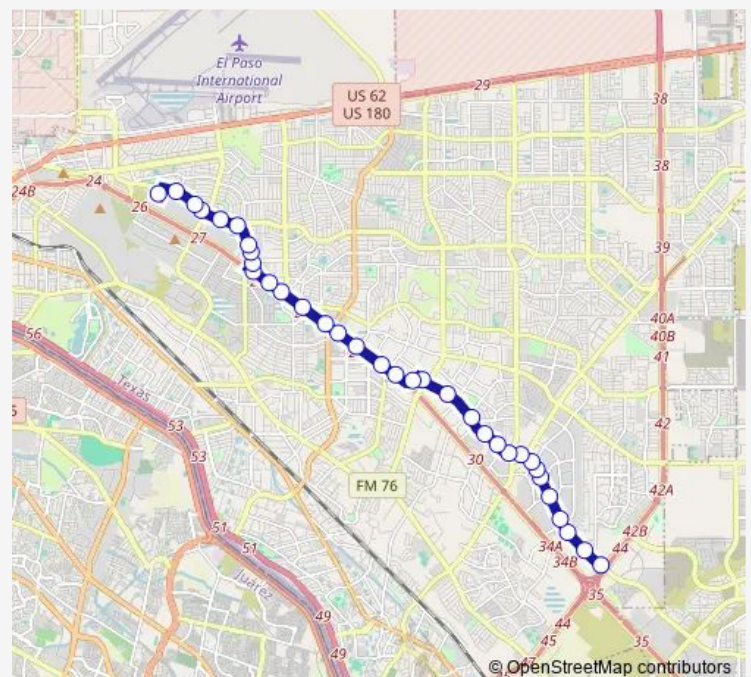

### Route schedule

RojasJoe Battle — Eastside Terminal Bay F

Monday 06:20-19:50

Tuesday 06:20-19:50

Wednesday 06:20-19:50

Thursday 06:20-19:50

Friday 06:20-19:50

Saturday 06:20-19:50

### Route info

Direction: RojasJoe Battle

Stops: 34

Trip Duration: 0 hour 38 min

74 — Pelicano/Rojas

Gateway WestCaper St.

Gateway WestMcrae

Gateway WestRay Watt

ViscountGerald

Eastside Terminal Bay F

**Direction**

Eastside Terminal Bay F — RojasJoe Battle

49 stops

[Open route schedule](#)

Eastside Terminal Bay F

ViscountGerald

## Route info

Direction: Eastside Terminal Bay F

Stops: 49

Trip Duration: 0 hour 50 min

Pellicano Dr. Lionel Dr.

Pellicano Dr. Goodyear Dr.

Pellicano Dr. Cedar Oak Dr.

Pellicano George Dieter Dr.