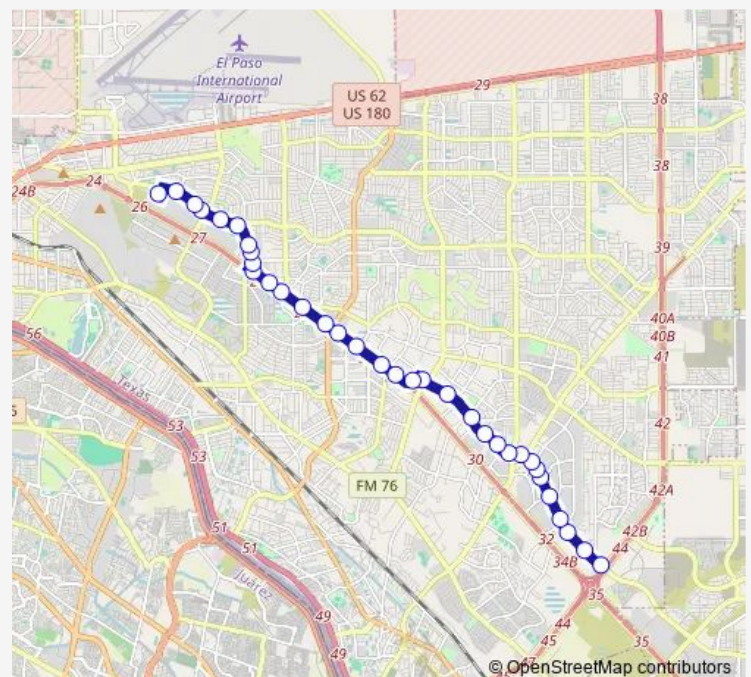

### Route schedule

RojasJoe Battle — Eastside Terminal Bay F

Monday 06:20-19:50

Tuesday 06:20-19:50

Wednesday 06:20-19:50

Thursday 06:20-19:50

Friday 06:20-19:50

Saturday 06:20-19:50

### Route info

Direction: RojasJoe Battle

Stops: 34

Trip Duration: 0 hour 38 min

74 — Pelicano/Rojas

Gateway WestCaper St.

Gateway WestMcrae

Gateway WestRay Watt

ViscountGerald

Eastside Terminal Bay F

**Direction**

Eastside Terminal Bay F — RojasJoe Battle

49 stops

[Open route schedule](#)

Eastside Terminal Bay F

ViscountGerald

## Route info

Direction: Eastside Terminal Bay F

Stops: 49

Trip Duration: 0 hour 50 min

Pellicano Dr. Lionel Dr.

Pellicano Dr. Goodyear Dr.

Pellicano Dr. Cedar Oak Dr.

Pellicano George Dieter Dr.