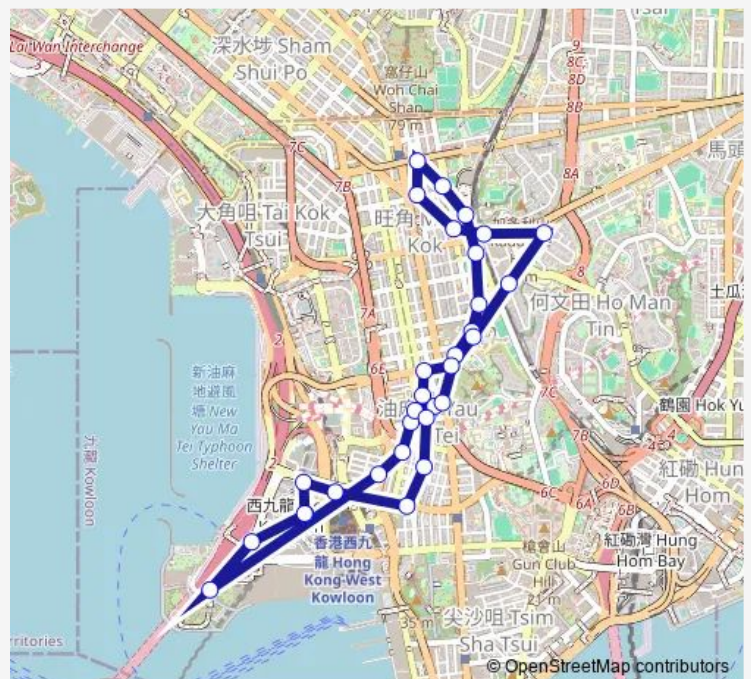

Route schedule

Kowloon Station GMB Terminus|Kowloon Station —
Kowloon Station

Monday	06:15-23:28
Tuesday	06:15-23:28
Wednesday	06:15-23:28
Thursday	06:15-23:28
Friday	06:15-23:28
Saturday	06:15-23:28
Sunday	06:15-23:28

Route info

Direction: Kowloon Station GMB Terminus|Kowloon Station

Stops: 31

Trip Duration: 0 hour 33 min

74 — Kowloon Station - Mong KOK (Luen WAN Street) (Circular) **BusMaps**

Prince Edward Road West Outside House NO. 171|Prince Edward Road West, Near Bijou Court|Prince Edward Road West, Outside Bijou Court