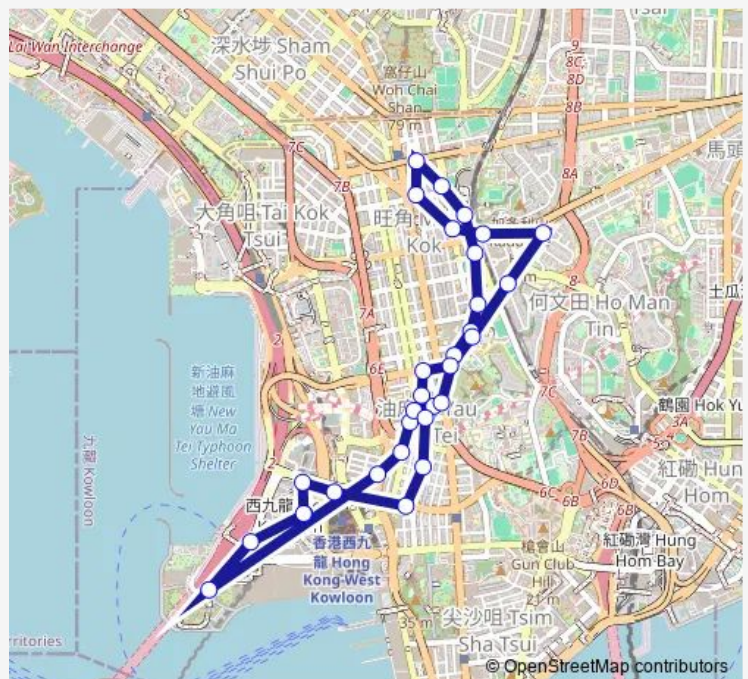

NATHAN ROAD, NEAR WING SING LANE

WATERLOO ROAD, NEAR YMCA|WATERLOO ROAD  
OUTSIDE THE CITYVIEW

Waterloo Road Outside Kwong WAH Hospital|Waterloo  
Road, Near Kwong WAH Hospital East Wing Main Building

KWONG WAH STREET NEAR YIN CHONG STREET

YIM PO Fong Street Outside House NO. 12|Yim PO Fong  
Street, Near Lisa House

LUEN WAN STREET, NEAR LUEN WAN STREET SIT-  
TING-OUT AREA

SAI YEE STREET, NEAR HUNG TAK BUILDING

**Route schedule**

Kowloon Station GMB Terminus|Kowloon Station —  
KOWLOON STATION

Monday	06:15-23:28
Tuesday	06:15-23:28
Wednesday	06:15-23:28
Thursday	06:15-23:28
Friday	06:15-23:28
Saturday	06:15-23:28
Sunday	06:15-23:28

**Route info**

Direction: Kowloon Station GMB Terminus|Kowloon Sta-  
tion

Stops: 31

Trip Duration: 0 hour 33 min

74 — Kowloon Station - Mong KOK (Luen WAN Street) (Circular) **BusMaps**

Prince Edward Road West Outside House NO. 171|Prince Edward Road West, Near Bijou Court|Prince Edward Road West, Outside Bijou Court