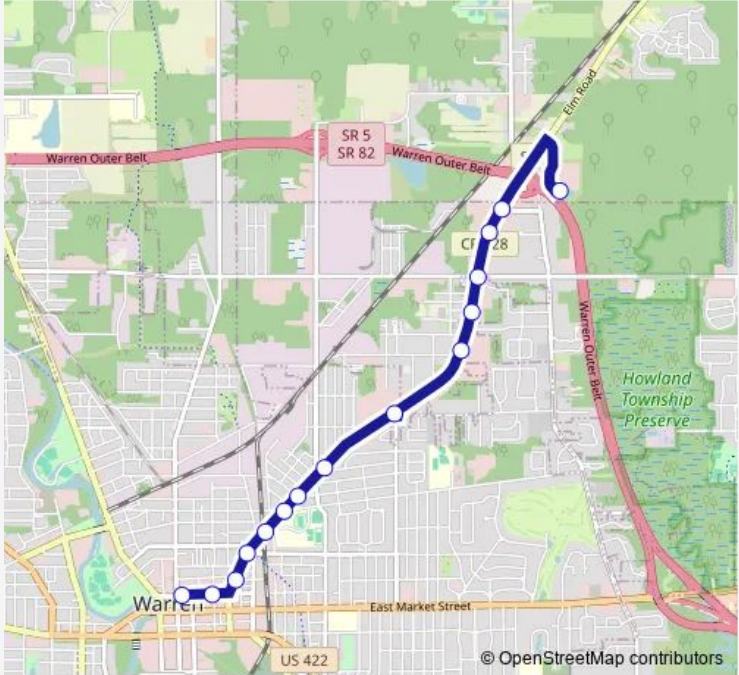

## Bus 74 74 Elm Rd

[Go to website](#)

**Direction**  
 High St NE & N Park Ave — Walmart Warren  
 15 stops  
[Open route schedule](#)

- High St NE & N Park Ave
- High St & Vine Ave (Flag Stop)
- Elm Rd NE & Porter St Ne
- Elm Rd & Woodland St (Flag Stop)
- Elm Rd & Panther Ave (Flag Stop)
- Elm Rd NE & Atlantic St Ne
- Elm Rd NE & Edgewood St Ne
- Elm Rd & Maplewood St (Flag Stop)
- Elm Rd NE & Reeves Rd Ne
- Elm Rd & Overland Ave (Flag Stop)
- Elm Rd & Wimber Ave (Flag Stop)
- Elm Rd NE & N River Rd
- Elm Rd @ Mini Mall (Flag Stop)
- Elm Rd NE & Blair Dr Ne
- Walmart Warren

Route schedule  
 High St NE & N Park Ave — Walmart Warren

Monday	06:30-16:30
Tuesday	06:30-16:30
Wednesday	06:30-16:30
Thursday	06:30-16:30
Friday	06:30-16:30
Saturday	—
Sunday	—

Route info  
 Direction: High St NE & N Park Ave  
 Stops: 15  
 Trip Duration: 0 hour 10 min

**Direction**

Walmart Warren — High St NE &amp; N Park Ave

15 stops

[Open route schedule](#)

Walmart Warren

Elm Rd NE &amp; Blair Dr Ne

Elm RD @ Mini Mall (Flag Stop)

Elm Rd NE &amp; N River Rd Ne

## Route info

Direction: Walmart Warren

Stops: 15

Trip Duration: 0 hour 10 min

74 Bus time schedules and route maps are available in an offline PDF at [busmaps.com](http://busmaps.com). Use the [busmaps.com](http://busmaps.com) website to see live bus times, train schedule or subway schedule, and step-by-step directions for all public transit in Warren