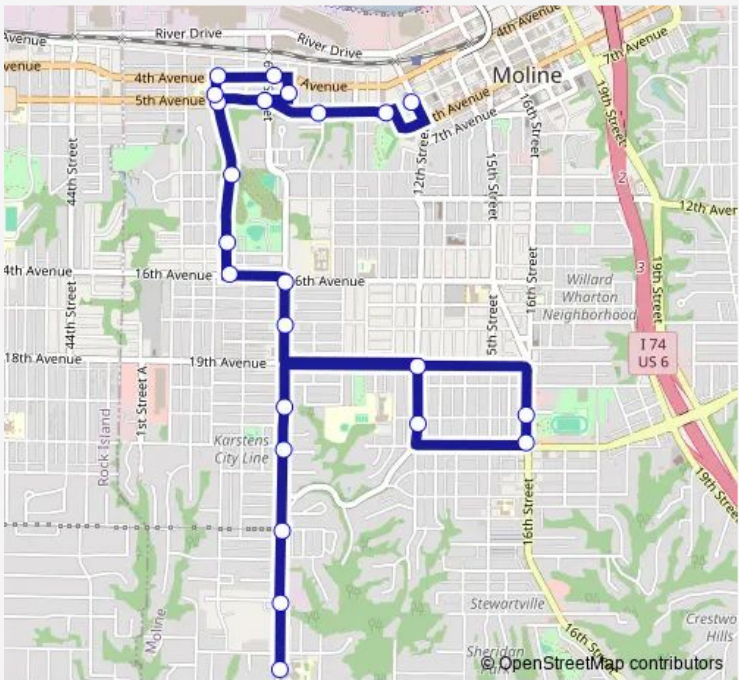

## Bus 74

[Go to website](#)

**Direction**  
 7 St & 32 Ave\_01 — 12 St & 5 Ave  
 24 stops  
[Open route schedule](#)

- 7 St & 32 Ave\_01
- 7 St & 30 Ave
- 7 St & 26 Ave
- 7 St & 23 Ave
- 7 St & 21 Ave\_01
- Browning Park Shelter
- 16 St & Ave Cities
- John Deere Middle School
- 12 St & 19 Ave
- 7 St & 18 Ave
- 7 St & 16 Ave
- 4 St & 16 Ave
- 4 St & 15 Ave Shelter
- 4 St & 11 Ave
- 4 St & 5 Ave Shelter
- 6 St & 5 Ave
- Boys & Girls Club
- 7 St & 4 Ave Shelter
- 4 St & 4 Ave
- 4 St & 5 Ave Shelter\_01
- 6 St & 5 Ave

**Route schedule**  
 7 St & 32 Ave\_01 — 12 St & 5 Ave

Monday	14:40
Tuesday	14:40
Wednesday	11:00-13:32
Thursday	11:00-14:40
Friday	14:40
Saturday	—
Sunday	—

**Route info**  
 Direction: 7 St & 32 Ave\_01  
 Stops: 24  
 Trip Duration: 0 hour 26 min

8 St & 5 Ave

11 St & 5 Ave

12 St & 5 Ave

74 Bus time schedules and route maps are available in an offline PDF at [busmaps.com](https://busmaps.com). Use the [busmaps.com](https://busmaps.com) website to see live bus times, train schedule or subway schedule, and step-by-step directions for all public transit in Rock Island

The schedule is provided in the local timezone. Times with "(+1)" indicate departures on the next day.

PDF file created on 2025-01-16

2024 BusMaps.com - All Rights Reserved