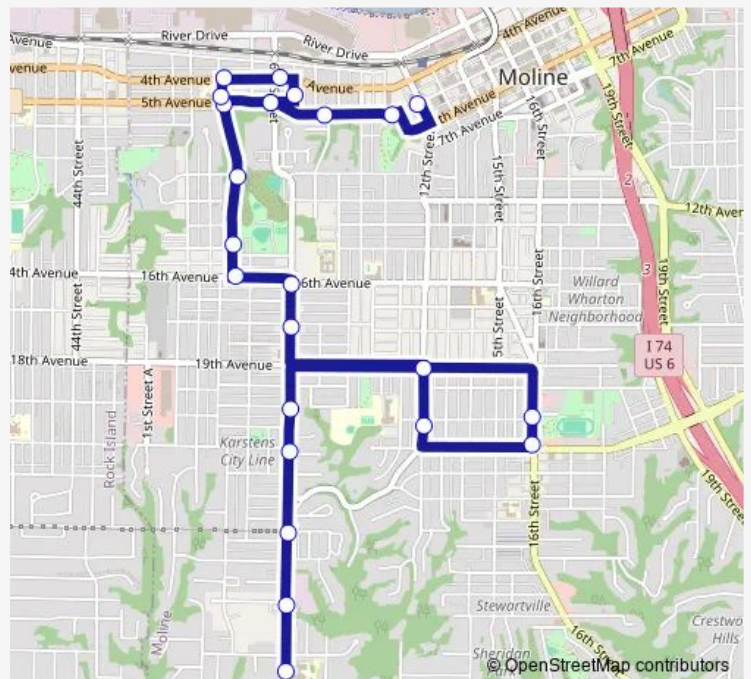

## Bus 74

[Go to website](#)

**Direction**  
 7 St & 32 Ave\_01 — 12 St & 5 Ave  
 24 stops  
[Open route schedule](#)

- 7 St & 32 Ave\_01
- 7 St & 30 Ave
- 7 St & 26 Ave
- 7 St & 23 Ave
- 7 St & 21 Ave\_01
- Browning Park Shelter
- 16 St & Ave Cities
- John Deere Middle School
- 12 St & 19 Ave
- 7 St & 18 Ave
- 7 St & 16 Ave
- 4 St & 16 Ave
- 4 St & 15 Ave Shelter
- 4 St & 11 Ave
- 4 St & 5 Ave Shelter
- 6 St & 5 Ave
- Boys & Girls Club
- 7 St & 4 Ave Shelter
- 4 St & 4 Ave
- 4 St & 5 Ave Shelter\_01
- 6 St & 5 Ave

### Route schedule

7 St & 32 Ave\_01 — 12 St & 5 Ave

Monday	14:40
Tuesday	14:40
Wednesday	11:00-13:32
Thursday	11:00-14:40
Friday	14:40
Saturday	—
Sunday	—

### Route info

Direction: 7 St & 32 Ave\_01  
 Stops: 24  
 Trip Duration: 0 hour 26 min

8 St & 5 Ave

11 St & 5 Ave

12 St & 5 Ave

74 Bus time schedules and route maps are available in an offline PDF at [busmaps.com](https://busmaps.com). Use the [busmaps.com](https://busmaps.com) website to see live bus times, train schedule or subway schedule, and step-by-step directions for all public transit in Rock Island

The schedule is provided in the local timezone. Times with "(+1)" indicate departures on the next day.

PDF file created on 2025-02-26

2024 BusMaps.com - All Rights Reserved