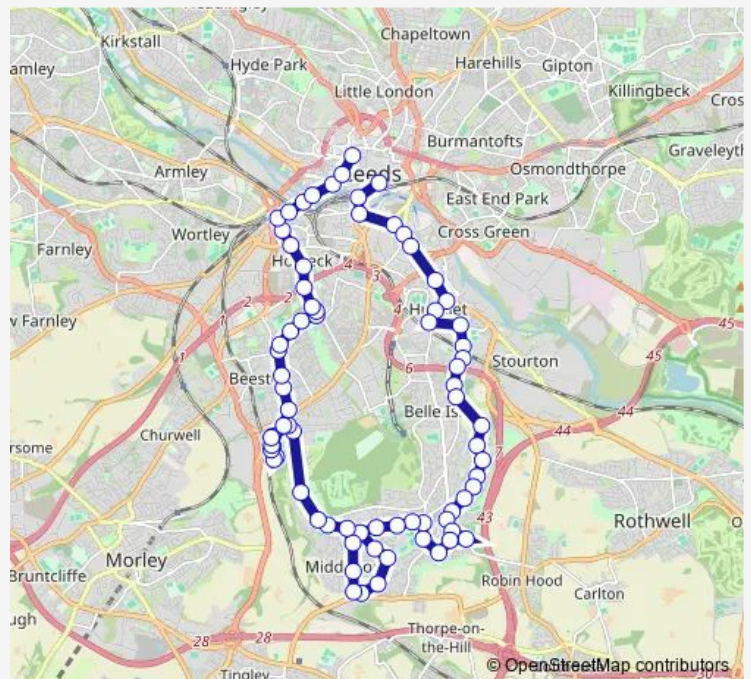

### Route schedule

Corn Exchange I — Civic L

Monday 06:11-22:54

Tuesday 06:11-22:54

Wednesday 06:11-22:54

Thursday 06:11-22:54

Friday 06:11-22:54

Saturday 05:20-22:22

### Route info

Direction: Corn Exchange I

Stops: 76

Trip Duration: 1 hour 9 min

74 — Leeds - Middleton Circular

Cranmore Rise

Cranmore Road

Sharp Lane School