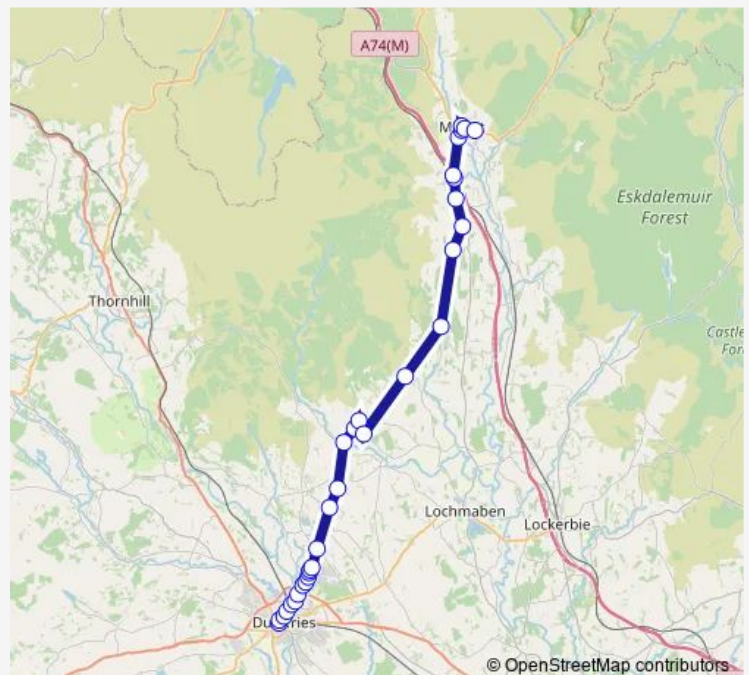

Shieldhill road end

Primary School

Hall

Route schedule

Rogermoor — Whitesands

Monday 07:40-09:40

Tuesday 07:40-09:40

Wednesday 07:40-09:40

Thursday 07:40-09:40

Friday 07:40-09:40

Saturday 07:40-09:40

Sunday —

Route info

Direction: Rogermoor

Stops: 34

Trip Duration: 0 hour 55 min

32 stops

[Open route schedule](#)

Whitesands

Buccleuch Street

Academy Street

Woodbank

Edinburgh Road

Edinburgh Road

Thursday 06:55-08:45

Friday 06:55-08:45

Saturday 06:55-08:50

Sunday —

Route info

Direction: Whitesands

Stops: 32

Trip Duration: 0 hour 55 min