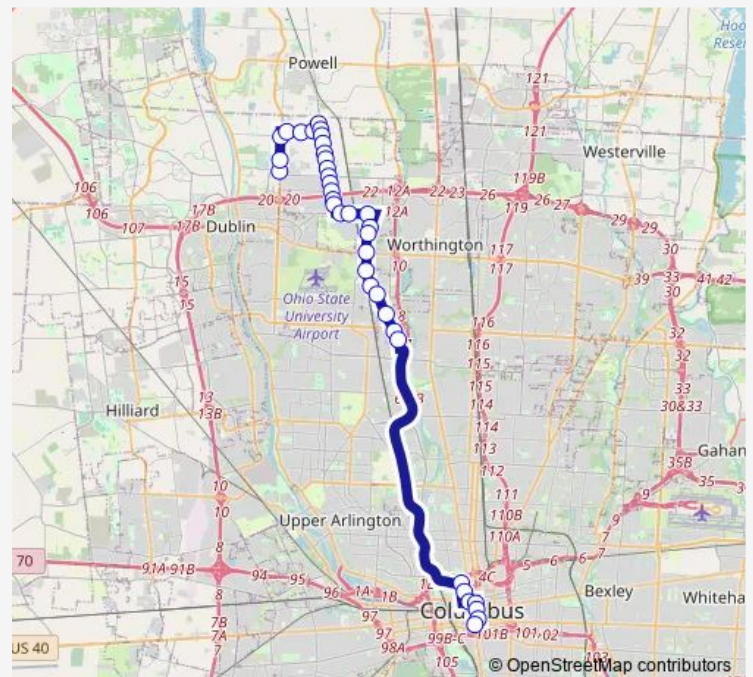

Snouffer RD & Donahue Ct

Snouffer RD & Snouffer Pl

Snouffer RD & Hickory Grove Ct

Route schedule

Sawmill RD & Hard Rd — Cota Transit Terminal BAY 7

Monday 07:01

Tuesday 07:01

Wednesday 07:01

Thursday 07:01

Friday 07:01

Saturday —

Sunday —

Route info

Direction: Sawmill RD & Hard Rd

Stops: 37

Trip Duration: 0 hour 45 min

74 — Smoky Row

Linworth RD & Collins Dr

Linworth RD & Woodman Dr

Linworth RD & State Route 161

Linworth RD & Sedgwick Rd

Linworth RD & Rocky Rill Rd

Linworth RD & Meeklynn Dr

Linworth RD & Sharon Hill Dr

Olentangy River RD & Bethel Rd

Olentangy River RD & Olde Towne Ave

Vine ST & N Front St

N Front ST & Nationwide Blvd

W Long ST & N High St

N 3RD ST & E GAY St

S 3RD ST & E Broad St

S 3RD ST & E Town St