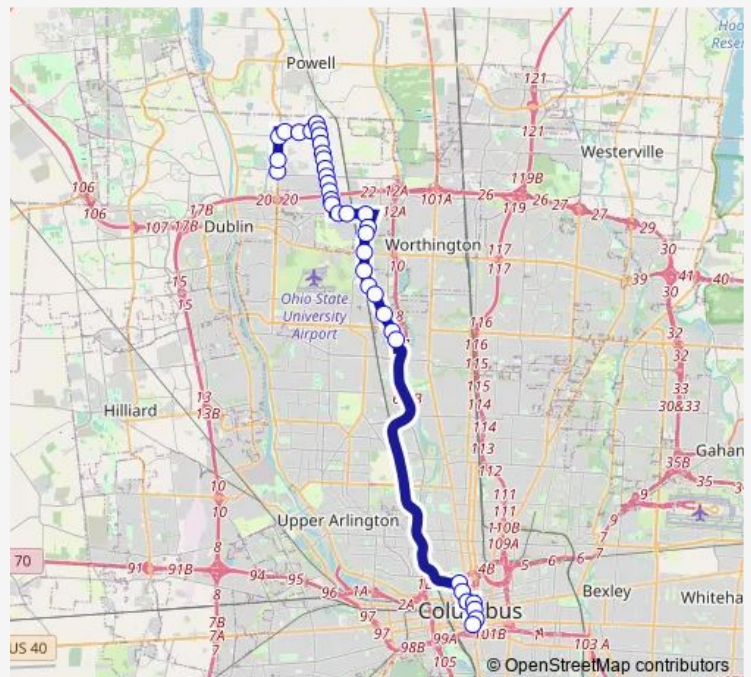

Snouffer RD & Donahue Ct

Snouffer RD & Snouffer Pl

Snouffer RD & Hickory Grove Ct

Route schedule

Sawmill RD & Hard Rd — Cota Transit Terminal BAY 7

Monday 07:01

Tuesday 07:01

Wednesday 07:01

Thursday 07:01

Friday 07:01

Saturday —

Sunday —

Route info

Direction: Sawmill RD & Hard Rd

Stops: 37

Trip Duration: 0 hour 45 min

74 — Smoky Row

Linworth RD & Collins Dr

Linworth RD & Woodman Dr

Linworth RD & State Route 161

Linworth RD & Sedgwick Rd

Linworth RD & Rocky Rill Rd

Linworth RD & Meeklynn Dr

Linworth RD & Sharon Hill Dr

Olentangy River RD & Bethel Rd

Olentangy River RD & Olde Towne Ave

Vine ST & N Front St

N Front ST & Nationwide Blvd

W Long ST & N High St

N 3RD ST & E GAY St

S 3RD ST & E Broad St

S 3RD ST & E Town St