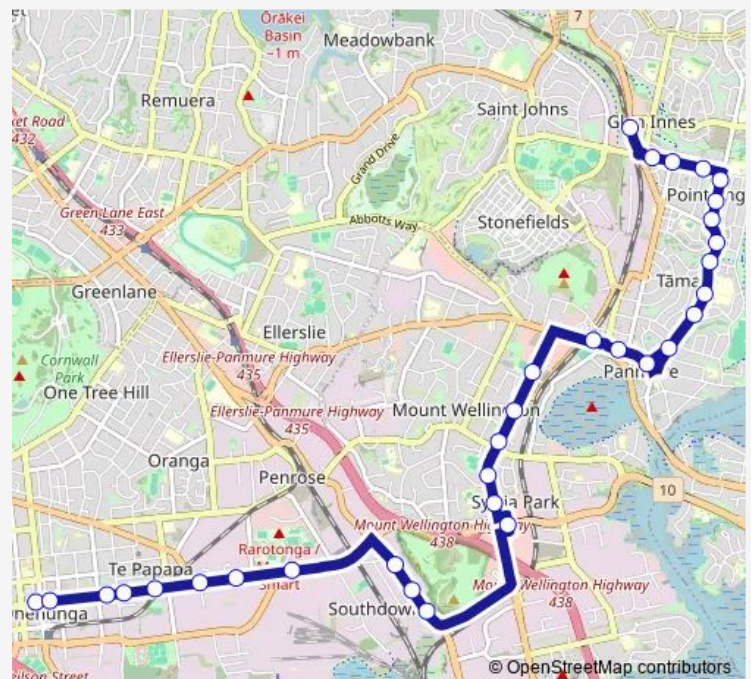

Saturday 06:05-23:15

Sunday 06:05-23:15

Route info

Direction: Stop G Onehunga

Stops: 32

Trip Duration: 0 hour 45 min

Larsen Road

Tamaki Primary School

Tobruk Road

Tripoli Road/Torino Street

Erima Avenue/Tripoli Road

Erima Avenue/Anderson Avenue

Point England roundabout

Waddell Avenue

Pt England Road/Pilkington Road

Talbot Reserve

Pt England Road/Pilkington Road

Waddell Avenue

Erima Avenue

Point England roundabout

Erima Avenue/Anderson Avenue

Erima Avenue/Tripoli Road

Tripoli Road/Torino Street

Tripoli Road/Oran Road

Monday 05:35-23:35

Tuesday 05:35-23:35

Wednesday 05:35-23:35

Thursday 05:35-23:35

Friday 05:35-23:35

Saturday 06:05-23:35

Sunday 06:05-23:35

Route info