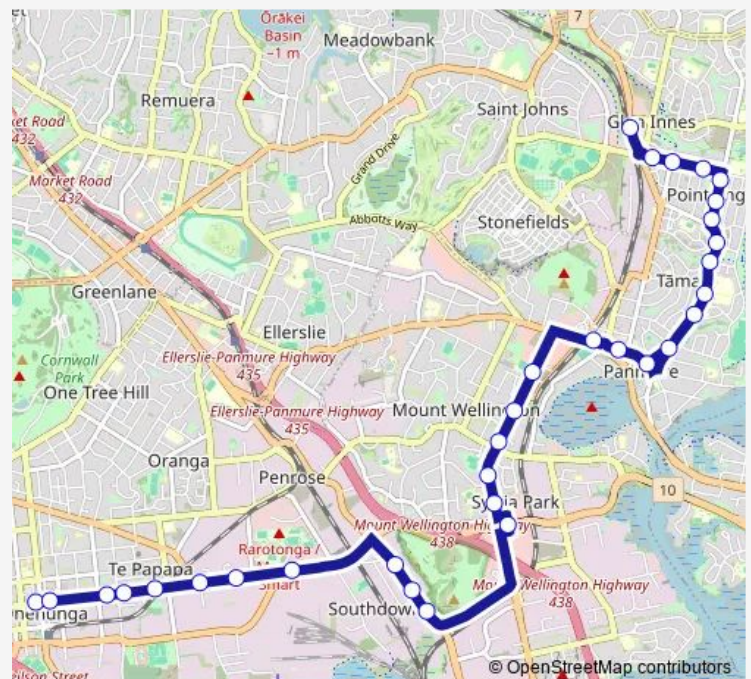

Saturday 06:05-23:15

Sunday 06:05-23:15

Route info

Direction: Stop G Onehunga

Stops: 32

Trip Duration: 0 hour 45 min

Larsen Road

Tamaki Primary School

Tobruk Road

Tripoli Road/Torino Street

Erima Avenue/Tripoli Road

Erima Avenue/Anderson Avenue

Point England roundabout

Waddell Avenue

Pt England Road/Pilkington Road

Talbot Reserve

Pt England Road/Pilkington Road

Waddell Avenue

Erima Avenue

Point England roundabout

Erima Avenue/Anderson Avenue

Erima Avenue/Tripoli Road

Tripoli Road/Torino Street

Tripoli Road/Oran Road

Monday 05:35-23:35

Tuesday 05:35-23:35

Wednesday 05:35-23:35

Thursday 05:35-23:35

Friday 05:35-23:35

Saturday 06:05-23:35

Sunday 06:05-23:35

Route info