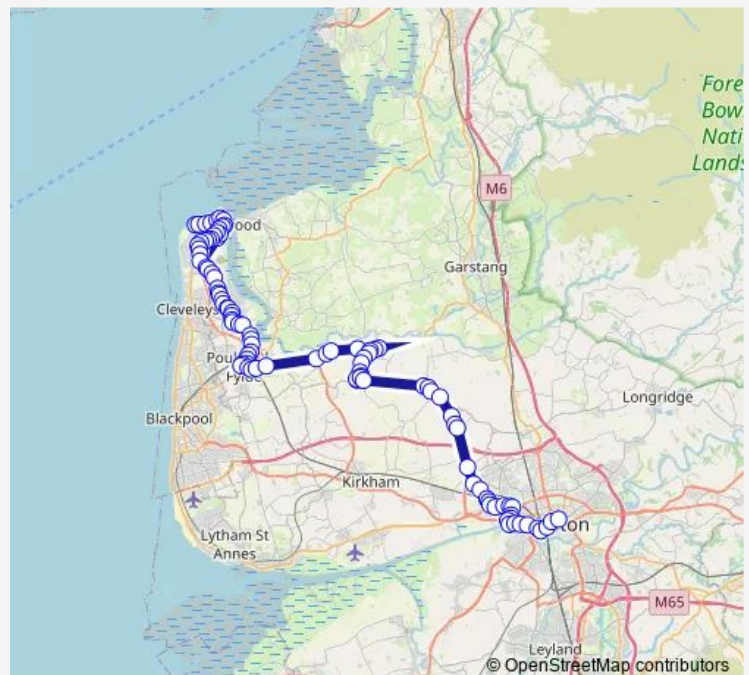

Health Village

Flakefleet School

Flakefleet Avenue

Route schedule

Rossall Point — Bus Station

Monday 05:20-19:12

Tuesday 05:20-19:12

Wednesday 05:20-19:12

Thursday 05:20-19:12

Friday 05:20-19:12

Saturday 05:20-19:12

Sunday 07:12-19:12

Route info

Direction: Rossall Point

Stops: 97

Trip Duration: 1 hour 50 min

74 — Fleetwood - Preston

BusMaps

Interchange

Jameson Road

Broadwater Caravan Park

Cala Gran

Venture Road

Loverose Way

Rippingale Way

Springfield Drive

Reta Drive

Trunnah Road

Leslie Avenue

Spar

Hillylaid Road

Briar Road