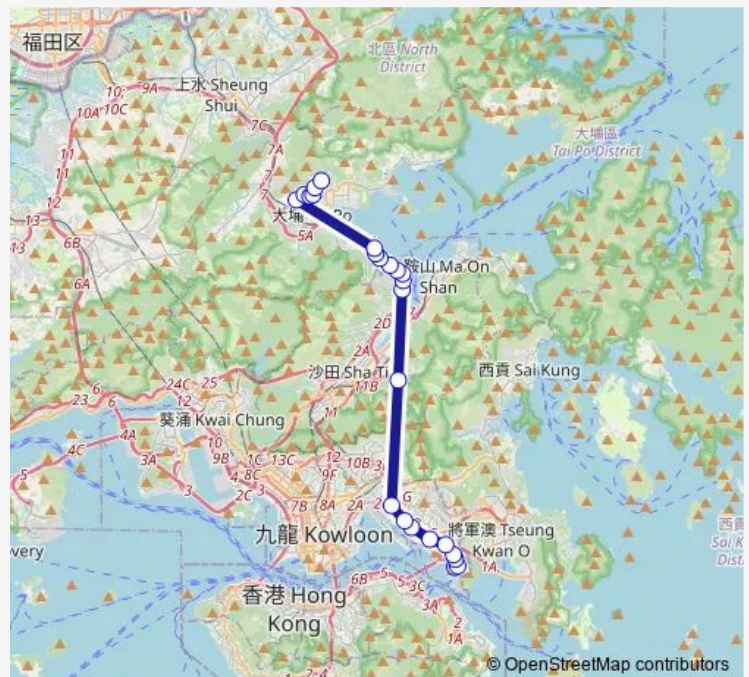

Route info

Direction: [Ctb] YAU Tong|[Kmb] YAU Tong BUS Terminus

Stops: 24

Trip Duration: 1 hour 9 min

74 — FU TIP BUS Terminus - YAU Tong

[Kmb] Science Park (Phase 1)[Lwb] Science Park (Phase 1)

[Kmb] FO YIN Road[Lwb] FO YIN Road