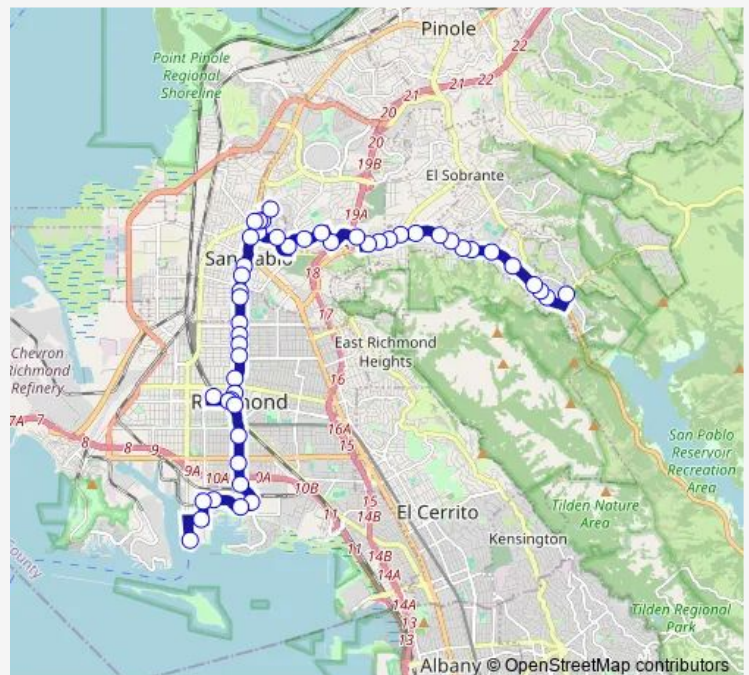

Marina Way S & Regatta Blvd

Regatta Blvd & Northshore Dr

Regatta Blvd & Melville Square Dr

Marina Bay Pkwy & Regatta Blvd

Marina Bay Pkwy & Meeker Av

S 23rd St & Cutting Blvd

S 23rd St & Florida Av

Macdonald Av & 23rd St

23rd St & Andrade Av

23rd St & Rheem Av

23rd St & Alfreda Blvd (Richmond High School)

Route schedule

Harbour Way S & Ford Point — Hilltop Mall

Monday —

Tuesday —

Wednesday —

Thursday —

Friday —

Saturday 07:00-19:00

Sunday 07:00-19:00

Route info

Direction: Harbour Way S & Ford Point

Stops: 31

Trip Duration: 0 hour 33 min

Contra Costa College

College Ln & Mission Bell Dr

Hilltop Mall

Direction

Castro Ranch Rd & Sherwood Forest Dr — Harbour Way S & Ford Point

50 stops

[Open route schedule](#)

Castro Ranch Rd & Sherwood Forest Dr