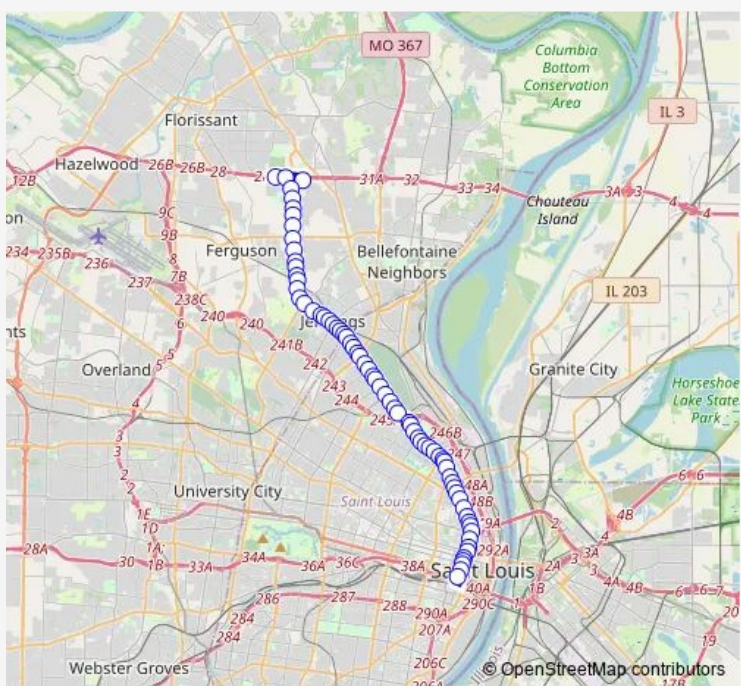

# Bus 74 Florissant

[Go to website](#)

**Direction**  
 Civic Center Transit Center — North County Transit Center  
 66 stops  
[Open route schedule](#)

- Civic Center Transit Center
- 14th Street @ Pine Nb
- 14th Street @ Saint Charles Nb
- 14th Street @ Washington Nb
- 14th Street @ DR ML King Nb
- 14th Street @ Cole Nb
- 14th Street @ Ofallon Nb
- 14th Street @ Cass Nb
- North Florissant @ Blair Nb
- North Florissant @ Madison Nb
- North Florissant @ North Market Nb
- North Florissant @ ST. Louis Nb
- North Florissant @ Sullivan Nb
- North Florissant @ Palm Nb
- North Florissant @ Branch Nb
- North Florissant @ Salisbury Nb
- North Florissant @ Bremen Nb
- North Florissant @ Angelica Nb
- North Florissant @ Ferry Nb
- North Florissant @ Pleasant Nb
- West Florissant @ Grand Nb

**Route info**  
 Direction: Civic Center Transit Center  
 Stops: 66  
 Trip Duration: 0 hour 44 min

74 — Florissant **BusMaps**

West Florissant @ Gano Nb

West Florissant @ Linton Nb

West Florissant @ Warne Nb

West Florissant @ Adelaide Nb

West Florissant @ Harris Nb

West Florissant @ Athlone Nb

West Florissant @ Clarence Nb

West Florissant @ Pope Nb

West Florissant @ I-70 Exit 245b Nb

West Florissant @ Shreve Nb