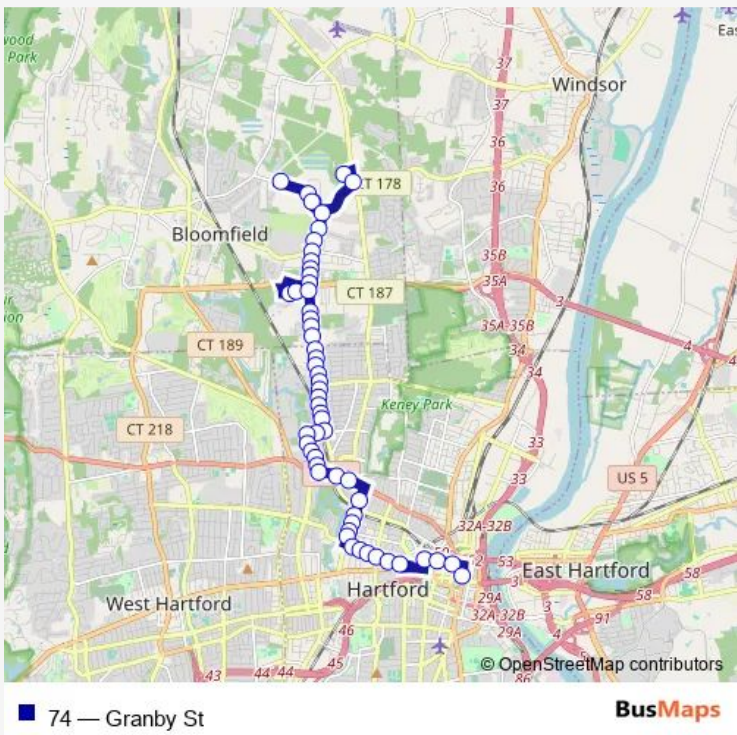

Bus 74 Granby St

[Go to website](#)

Direction
 Main St @ Asylum St — Wedgewood Dr @ Wedgewood Apts
 56 stops
[Open route schedule](#)

- Main St @ Asylum St
- Asylum St @ Trumbull St
- Asylum St @ Ann St
- Asylum St @ Union Pl
- Asylum Ave @ The Hartford
- Asylum Ave @ Sumner St
- Asylum Ave @ Huntington St
- Asylum Ave @ Willard St
- Asylum Ave @ opp Gillett St
- Woodland St @ Saint Francis Cancer Ctr
- Woodland St @ Collins St
- Woodland St @ Ashley St
- Woodland St @ Sargeant St
- Woodland St @ Gate of Praise
- Albany Ave @ Blue Hills Ave
- Albany Ave @ Kent St
- Albany Ave @ Baltimore St
- Albany Ave @ Mark Twain Dr
- Mark Twain Dr @ Dillon Rd 1
- Mark Twain Dr @ Dillon Rd 2
- Mark Twain Dr @ Ogilby Dr 1

Route schedule
 Main St @ Asylum St — Wedgewood Dr @ Wedgewood Apts

Monday	07:00
Tuesday	07:00
Wednesday	07:00
Thursday	07:00
Friday	07:00
Saturday	—
Sunday	—

Route info
 Direction: Main St @ Asylum St
 Stops: 56
 Trip Duration: 0 hour 42 min

Mark Twain Dr @ Ogilby Dr 2

Mark Twain Dr @ Plainfield St

Mark Twain Dr @ University High

Plainfield St @ opp Anne Fisher School

Granby St @ Plainfield St

Granby St @ Thomaston St

Granby St @ Colebrook St

Granby St @ Holcomb St

Direction: Wedgewood Dr @ Wedgewood Apts

Stops: 56

Trip Duration: 0 hour 40 min

Granby St @ Durham St

Granby St @ Tower Ave

Granby St @ opp Manchester St

Granby St @ opp Branford St

Granby St @ opp Andover St