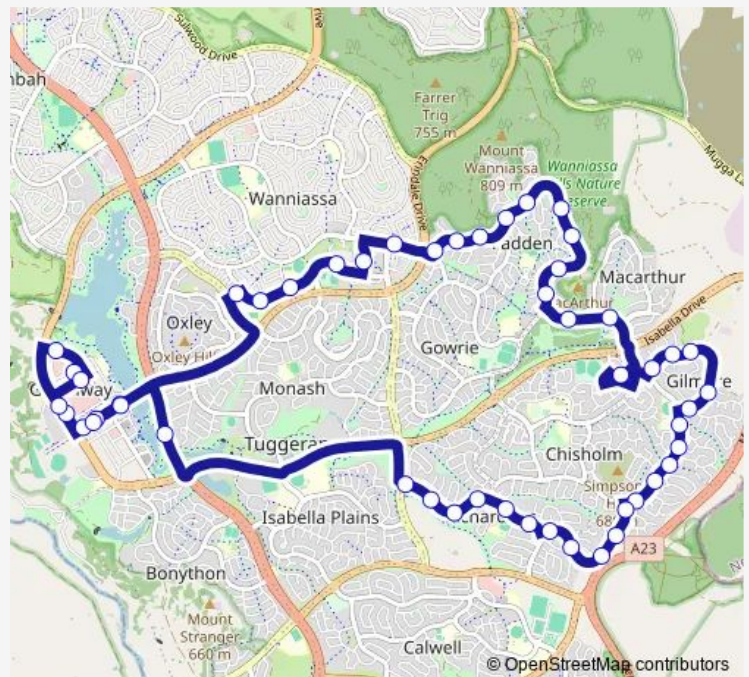

Bugden Av opp 2nd Mullan St

Bugden Av after Fihelly St

Bugden Av before Coyne St

19 Coyne St

**Route schedule**

Tuggeranong Interchange Plt 5 — Tuggeranong Interchange Arrivals

Monday	05:44-22:25
Tuesday	05:44-22:25
Wednesday	05:44-22:25
Thursday	05:44-22:25
Friday	05:44-22:25
Saturday	06:50-22:50
Sunday	08:20-20:20

**Route info**

Direction: Tuggeranong Interchange Plt 5

Stops: 50

Trip Duration: 0 hour 53 min

74 — Chisholm Loop via Erindale & Richardson

Coyne St before Carson St

Benham St opp Chisholm Shops

Louisa Lawson Cr before Litchfield Pl