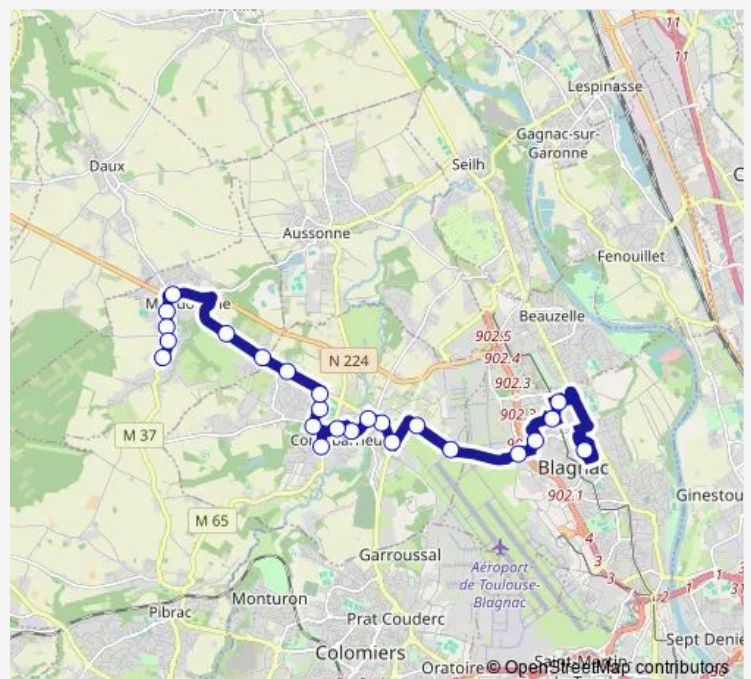

Saturday —

Sunday —

Route info

Direction: Collège Mermoz

Stops: 24

Trip Duration: 1 hour 0 min

74 — Andromède Lycée / Mondonville Moulis

Bordeneuve

Plaine

Mondonville Moulis

Direction

Mondonville Moulis — Collège Mermoz

24 stops

[Open route schedule](#)

Mondonville Moulis

Plaine

Monday 05:55-20:25

Tuesday 05:55-20:25

Wednesday 05:55-20:25

Thursday 05:55-20:25

Friday 05:55-20:25

Saturday —

Sunday —

Route info