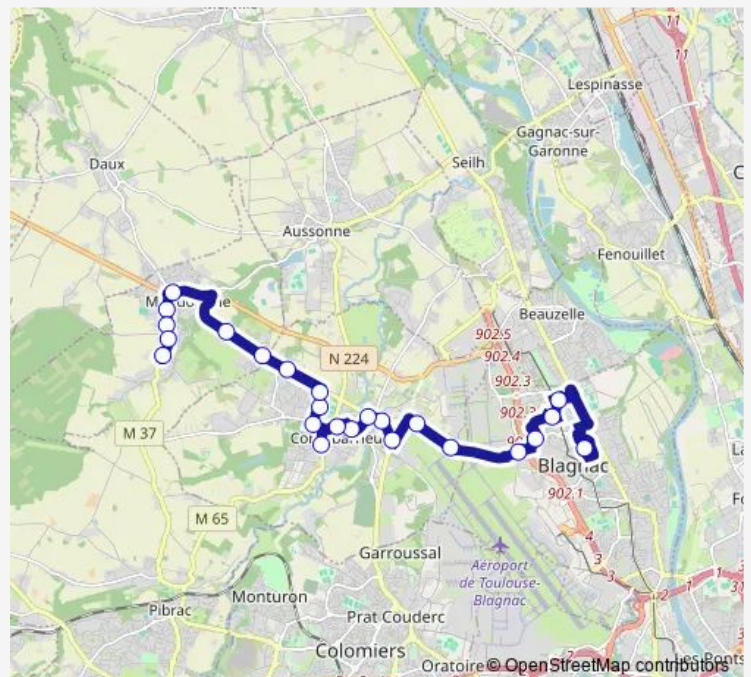

Bus 74 Andromède Lycée / Mondonville Moulis

[Go to website](#)

**Direction**

Collège Mermoz — Mondonville Moulis

24 stops

[Open route schedule](#)

- Collège Mermoz
- Andromède-Lycée
- Savary
- Ctre Cial Blagnac
- Joseph Strauss
- ZA Jean Mermoz
- Buette
- Dewoitine
- Latécoère
- République
- Mairie Cornebarrieu
- St-Jean
- Monges
- Chênes
- Les Ambrits
- Berlioz
- Clinique des Cèdres
- Croix d'Alliez
- Larroque
- Mairie Mondonville
- Cantegril

Stops: 24

Trip Duration: 1 hour 0 min

74 — Andromède Lycée / Mondonville Moulis

Bordeneuve

Plaine

Mondonville Moulis

## Direction

Mondonville Moulis — Collège Mermoz

24 stops

[Open route schedule](#)

Mondonville Moulis

Plaine

Bordeneuve

Cantegril

## Route info

Direction: Mondonville Moulis

Stops: 24

Trip Duration: 0 hour 55 min

74 Bus time schedules and route maps are available in an offline PDF at [busmaps.com](https://busmaps.com). Use the [busmaps.com](https://busmaps.com) website to see live bus times, train schedule or subway schedule, and step-by-step directions for all public transit in Toulouse