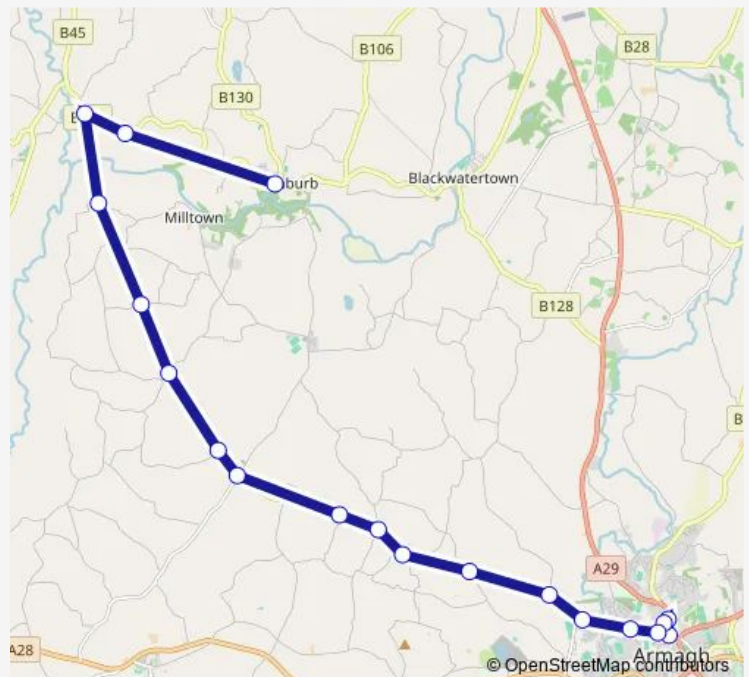

Saturday —

Sunday —

Route info

Direction: Armagh Bus Station

Stops: 19

Trip Duration: 0 hour 25 min

74 — Benburb, Post Office - Armagh Buscentre

Direction

Main Street — Armagh Bus Station

17 stops

[Open route schedule](#)

Main Street

Mullan's House

Benburb Road Junction

Tullymore Crossroads

Battleford Road

Wednesday 16:35

Thursday 16:35

Friday 16:35

Saturday —

Sunday —

Route info

Direction: Main Street

Stops: 17