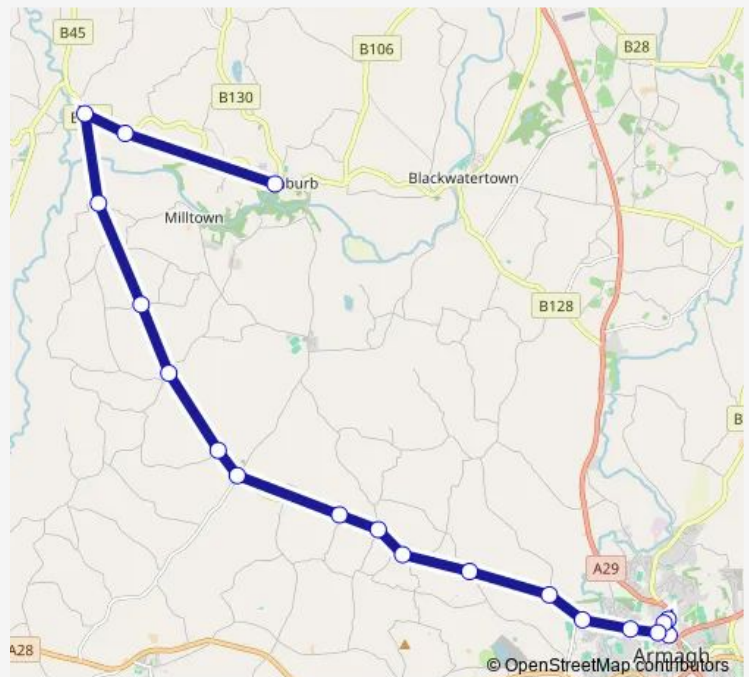

Saturday —

Sunday —

Route info

Direction: Armagh Bus Station

Stops: 19

Trip Duration: 0 hour 25 min

74 — Benburb, Post Office - Armagh Buscentre

Direction

Main Street — Armagh Bus Station

17 stops

[Open route schedule](#)

Main Street

Mullan's House

Benburb Road Junction

Tullymore Crossroads

Battleford Road

Wednesday 16:35

Thursday 16:35

Friday 16:35

Saturday —

Sunday —

Route info

Direction: Main Street

Stops: 17