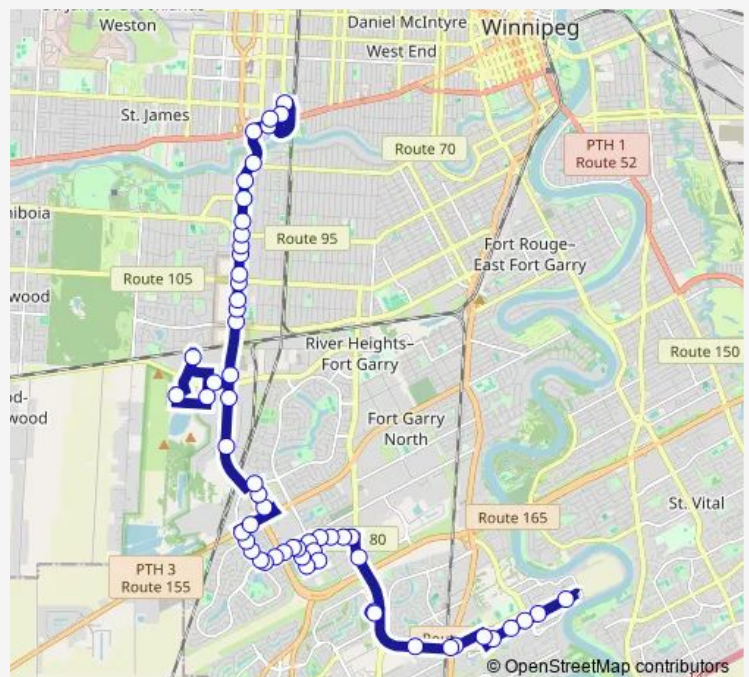

Westbound Scurfield at Henlow East

Westbound Scurfield at Dovercourt East

Southbound Dovercourt at Scurfield

Southbound Dovercourt at Scurfield South

Southbound Dovercourt at Henlow

Northbound Henlow at Fultz

Northbound Henlow at Scurfield South

**Route schedule**

Westbound Dafoe at U of M Station (74, 75, 78) — Northbound Polo Park at Polo Park (74)

Monday	06:03-21:22
Tuesday	06:03-21:22
Wednesday	06:03-21:22
Thursday	06:03-21:22
Friday	06:03-21:22
Saturday	06:43-19:03
Sunday	09:40-18:03

**Route info**

Direction: Westbound Dafoe at U of M Station (74, 75, 78)

Stops: 58

Trip Duration: 1 hour 9 min

74 — Kenaston

Northbound Henlow at Scurfield

Westbound Scurfield at Henlow

Westbound Scurfield at Kenaston East

Westbound Scurfield at Kenaston West

Westbound Scurfield at Columbia East

Northbound Columbia at Scurfield

Northbound Columbia at Marygrove South

Northbound Columbia at Marygrove North

Northbound Columbia at McGillivray