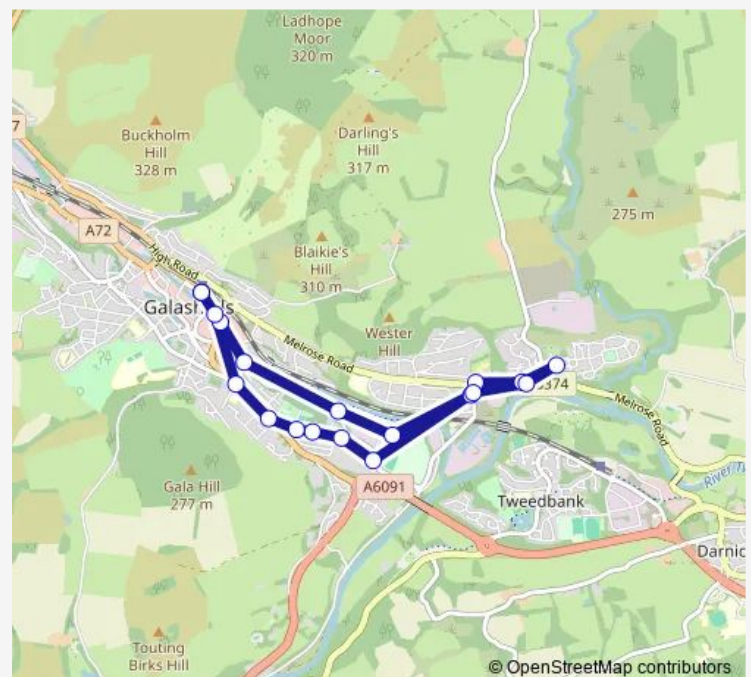

Saturday 08:05-16:05

Sunday —

Route info

Direction: Transport Interchange

Stops: 19

Trip Duration: 0 hour 24 min

Direction

Transport Interchange — Transport Interchange

19 stops

[Open route schedule](#)

Transport Interchange

Galashiels Asda

St Peter's School

Gala Fire Station

Eastlands Road

Tweed Road Shop

Borders College

Waverley Place

Gala Water Retail Park

Galashiels Health Centre

Transport Interchange

Route schedule

Transport Interchange — Transport Interchange

Monday 09:05-17:05

Tuesday 09:05-17:05

Wednesday 09:05-17:05

Thursday 09:05-17:05

Friday 09:05-17:05

Saturday 09:05-17:05

Sunday —

Route info

Direction: Transport Interchange