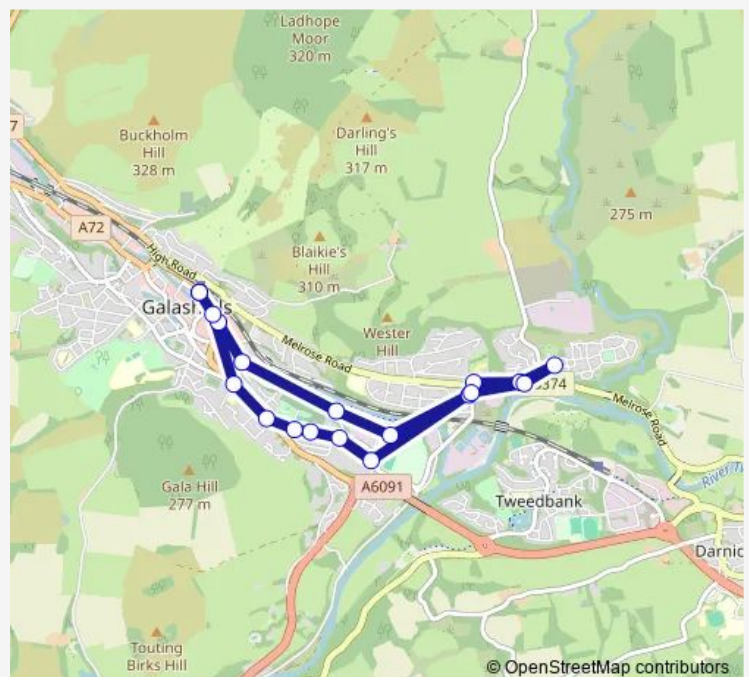

### Route schedule

Transport Interchange — Transport Interchange

Monday 08:05-16:05

Tuesday 08:05-16:05

Wednesday 08:05-16:05

Thursday 08:05-16:05

Friday 08:05-16:05

Saturday 08:05-16:05

### Route info

Direction: Transport Interchange

Stops: 19

Trip Duration: 0 hour 24 min

74